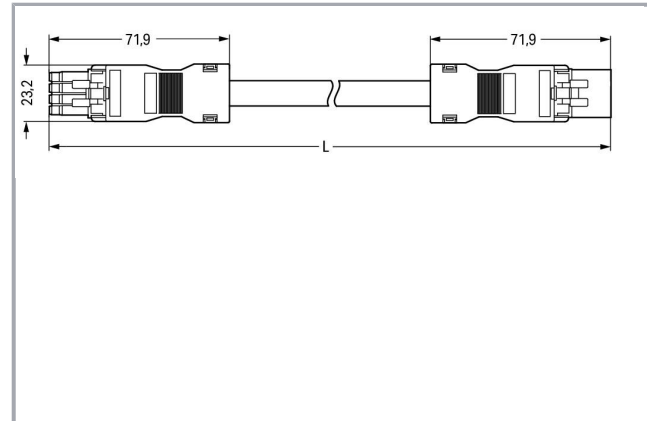

## Fișă tehnică | Număr articol: 891-8994/006-607

pre-assembled interconnecting cable; Eca; Socket/plug; 4-pole; Cod. B;  
Control cable 4 x 1.5 mm<sup>2</sup>; 6 m; 1,50 mm<sup>2</sup>; pink

[www.wago.com/891-8994/006-607](http://www.wago.com/891-8994/006-607)

### Descriere articol

- Protected against mismatching and maintenance-free
- Compact design with 4.4 mm pole spacing
- Components can be clearly printed on and color-coded to meet custom requirements

### Geometrical Data

Pin spacing	4,4 mm / 0.173 inch
Total length	6 m