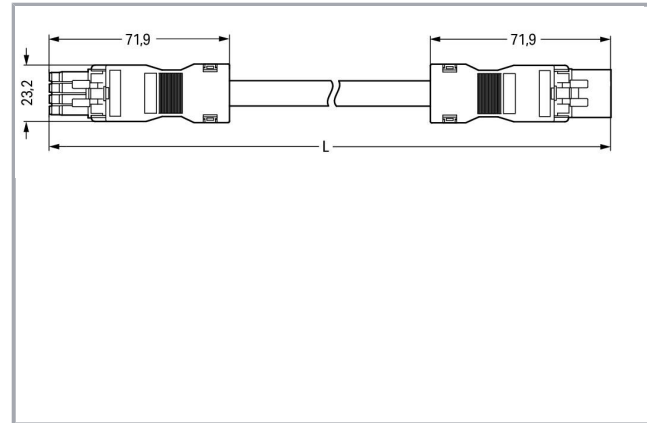

Fișă tehnică | Număr articol: 891-8994/006-303

pre-assembled interconnecting cable; Eca; Socket/plug; 4-pole; Cod. B;
Control cable 4 x 1.5 mm²; 3 m; 1,50 mm²; gray

www.wago.com/891-8994/006-303

Descriere articol

- Protected against mismatching and maintenance-free
- Compact design with 4.4 mm pole spacing
- Components can be clearly printed on and color-coded to meet custom requirements

Note:

Cables with a different fire class can be found in the eShop.

Approvals per UL 1977

Rated voltage UL 1977	600 V
Rated current UL 1977	12 A

Connection data

Pole No.	4
Total number of potentials	4
Conductor preparation	tip-bonded
Sheathed cable diameter	8,4 ... 10,5 mm
Wire cross-section	1,5 mm ²
Connection type	Socket - Plug