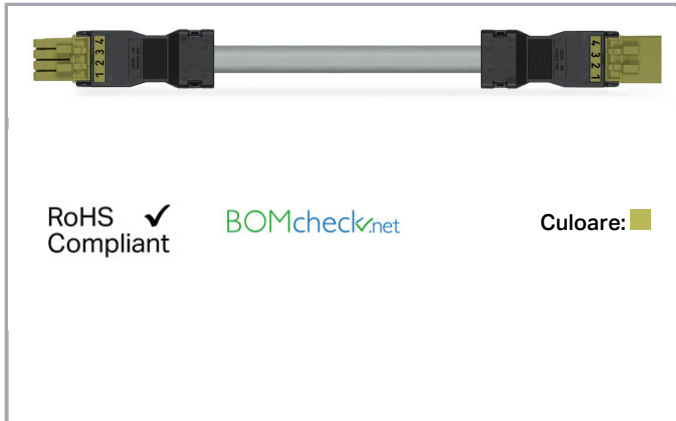

Fișă tehnică | Număr articol: 891-8994/005-705

pre-assembled interconnecting cable; Eca; Socket/plug; 4-pole; Cod. B;
Control cable 4 x 1.0 mm²; 7 m; 1,00 mm²; light green

www.wago.com/891-8994/005-705

Descriere articol

- Protected against mismatching and maintenance-free
- Compact design with 4.4 mm pole spacing
- Components can be clearly printed on and color-coded to meet custom requirements

Note:

Cables with a different fire class can be found in the eShop.

Note on mismatching protection:

All WINSTA[®] components are 100% protected against mismatching when:

- plugging different numbers of poles
- plugging while rotated 180
- plugging while laterally staggered
- plugging one pole