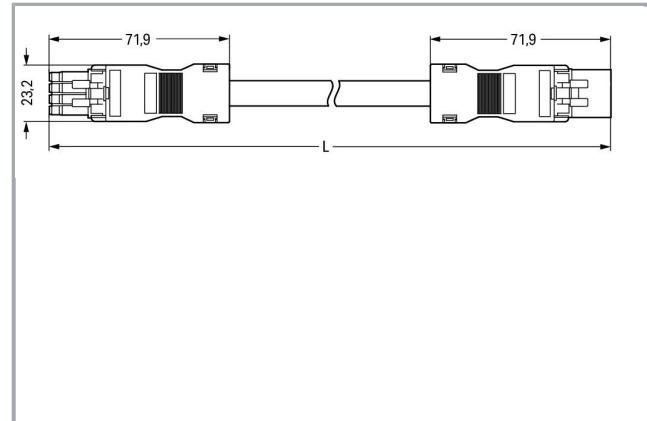

Fișă tehnică | Număr articol: 891-8994/005-705

pre-assembled interconnecting cable; Eca; Socket/plug; 4-pole; Cod. B;
Control cable 4 x 1.0 mm²; 7 m; 1,00 mm²; light green

www.wago.com/891-8994/005-705

Descriere articol

- Protected against mismatching and maintenance-free
- Compact design with 4.4 mm pole spacing
- Components can be clearly printed on and color-coded to meet custom requirements

Note:

Cables with a different fire class can be found in the eShop.

Approvals per UL 1977

Rated voltage UL 1977	600 V
Rated current UL 1977	12 A

Connection data

Pole No.	4
Total number of potentials	4
Conductor preparation	tip-bonded
Sheathed cable diameter	7,1 ... 9 mm
Wire cross-section	1 mm ²
Connection type	Socket - Plug

Geometrical Data

Pin spacing	4,4 mm / 0.173 inch
Total length	7 m

Mechanical data

Coding	B
Mating force of a plug-in connection	approx. 20 ... 70 N (depending on pole number)
Retention force of a plug-in connection	when locked: > 80N
Unmating force of a plug-in connection	when unlocked: approx. 20 ... 70 N (depending on pole number)
Number of mating cycles	200, without resistive load 100, with resistive load $I_N = 16$ A, tested (1.5 mm ² /16 AWG)
Connection type	Socket - Plug
Type of pre-assembled cable	Interconnecting cable
Cable type	Control line 4 x 1