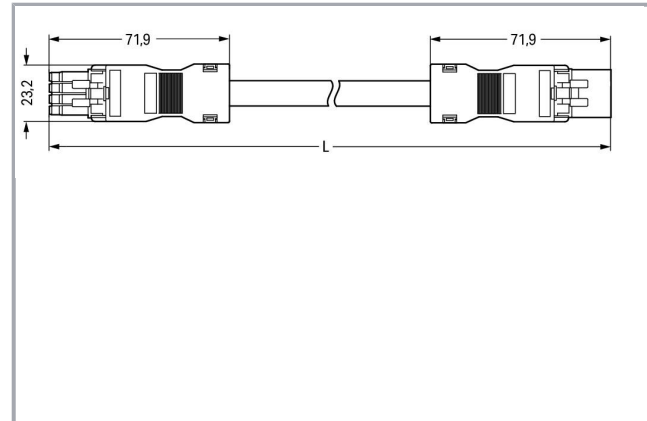

Fișă tehnică | Număr articol: 891-8994/005-703

pre-assembled interconnecting cable; Eca; Socket/plug; 4-pole; Cod. B;
Control cable 4 x 1.0 mm²; 7 m; 1,00 mm²; gray

www.wago.com/891-8994/005-703

Descriere articol

- Protected against mismatching and maintenance-free
- Compact design with 4.4 mm pole spacing
- Components can be clearly printed on and color-coded to meet custom requirements

Note:

Cables with a different fire class can be found in the eShop.

Approvals per UL 1977

Rated voltage UL 1977	600 V
Rated current UL 1977	12 A

Connection data

Pole No.	4
Total number of potentials	4
Conductor preparation	tip-bonded
Sheathed cable diameter	7,1 ... 9 mm
Wire cross-section	1 mm ²
Connection type	Socket - Plug

Geometrical Data

Pin spacing	4,4 mm / 0.173 inch
Total length	7 m

Mechanical data

Coding	B
Mating force of a plug-in connection	approx. 20 ... 70 N (depending on pole number)
Retention force of a plug-in connection	when locked: > 80N
Unmating force of a plug-in connection	when unlocked: approx. 20 ... 70 N (depending on pole number)
Number of mating cycles	200, without resistive load 100, with resistive load $I_N = 16$ A, tested (1.5 mm ² /16 AWG)
Connection type	Socket - Plug
Type of pre-assembled cable	Interconnecting cable
Cable type	Control line 4 x 1