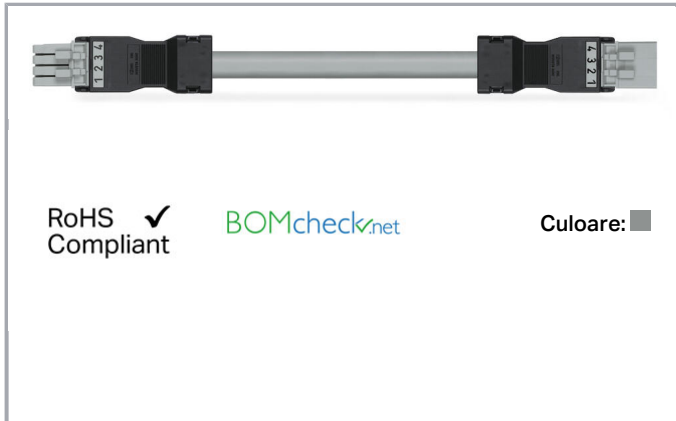

Fișă tehnică | Număr articol: 891-8994/005-703

pre-assembled interconnecting cable; Eca; Socket/plug; 4-pole; Cod. B;
Control cable 4 x 1.0 mm²; 7 m; 1,00 mm²; gray

www.wago.com/891-8994/005-703

Descriere articol

- Protected against mismatching and maintenance-free
- Compact design with 4.4 mm pole spacing
- Components can be clearly printed on and color-coded to meet custom requirements

Note:

Cables with a different fire class can be found in the eShop.

Note on mismatching protection:

All WINSTA[®] components are 100% protected against mismatching when:

- plugging different numbers of poles
- plugging while rotated 180
- plugging while laterally staggered
- plugging one pole