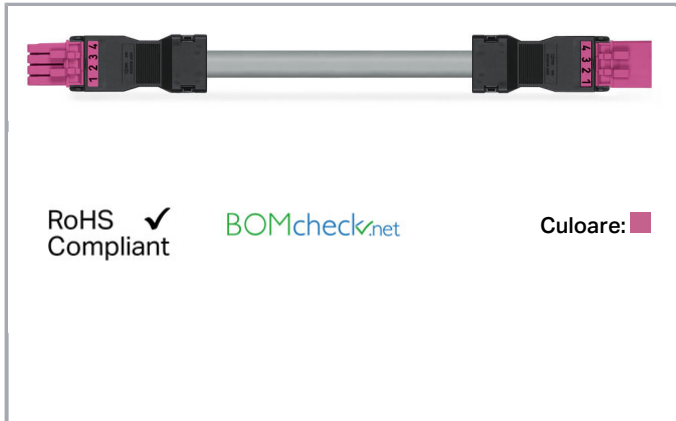

Fișă tehnică | Număr articol: 891-8994/005-607

pre-assembled interconnecting cable; Eca; Socket/plug; 4-pole; Cod. B;
Control cable 4 x 1.0 mm²; 6 m; 1,00 mm²; pink

www.wago.com/891-8994/005-607

Descriere articol

- Protected against mismatching and maintenance-free
- Compact design with 4.4 mm pole spacing
- Components can be clearly printed on and color-coded to meet custom requirements

Note:

Cables with a different fire class can be found in the eShop.

Note on mismatching protection:

All WINSTA[®] components are 100% protected against mismatching when:

- plugging different numbers of poles
- plugging while rotated 180
- plugging while laterally staggered
- plugging one pole