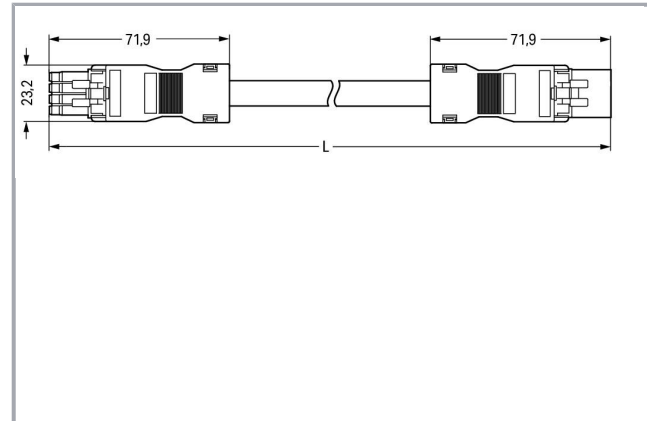

Fișă tehnică | Număr articol: 891-8994/005-607

pre-assembled interconnecting cable; Eca; Socket/plug; 4-pole; Cod. B;
Control cable 4 x 1.0 mm²; 6 m; 1,00 mm²; pink

www.wago.com/891-8994/005-607

Descriere articol

- Protected against mismatching and maintenance-free
- Compact design with 4.4 mm pole spacing
- Components can be clearly printed on and color-coded to meet custom requirements

Note:

Cables with a different fire class can be found in the eShop.

Approvals per UL 1977

Rated voltage UL 1977	600 V
Rated current UL 1977	12 A

Connection data

Pole No.	4
Total number of potentials	4
Conductor preparation	tip-bonded
Sheathed cable diameter	7,1 ... 9 mm
Wire cross-section	1 mm ²
Connection type	Socket - Plug

Geometrical Data

Pin spacing	4,4 mm / 0.173 inch
Total length	6 m

Mechanical data

Coding	B
Mating force of a plug-in connection	approx. 20 ... 70 N (depending on pole number)
Retention force of a plug-in connection	when locked: > 80N
Unmating force of a plug-in connection	when unlocked: approx. 20 ... 70 N (depending on pole number)
Number of mating cycles	200, without resistive load 100, with resistive load $I_N = 16$ A, tested (1.5 mm ² /16 AWG)
Connection type	Socket - Plug
Type of pre-assembled cable	Interconnecting cable
Cable type	Control line 4 x 1