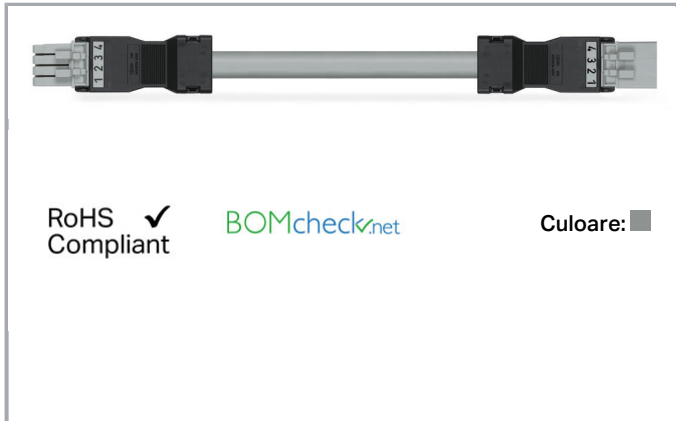

Fișă tehnică | Număr articol: 891-8994/005-603

pre-assembled interconnecting cable; Eca; Socket/plug; 4-pole; Cod. B;
Control cable 4 x 1.0 mm²; 6 m; 1,00 mm²; gray

www.wago.com/891-8994/005-603

Descriere articol

- Protected against mismatching and maintenance-free
- Compact design with 4.4 mm pole spacing
- Components can be clearly printed on and color-coded to meet custom requirements

Note:

Cables with a different fire class can be found in the eShop.

Note on mismatching protection:

All WINSTA[®] components are 100% protected against mismatching when:

- plugging different numbers of poles
- plugging while rotated 180
- plugging while laterally staggered
- plugging one pole