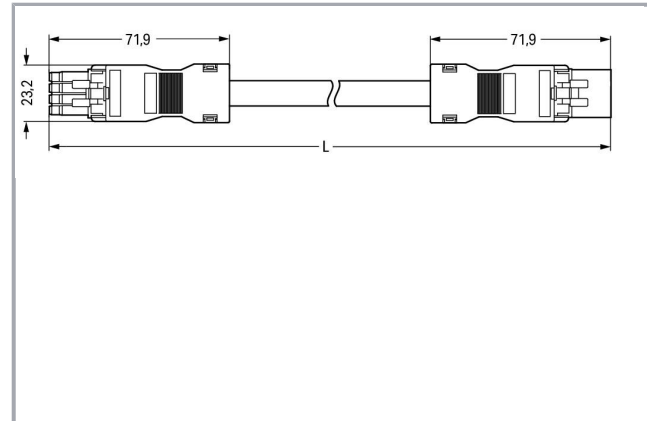

Fișă tehnică | Număr articol: 891-8994/005-603

pre-assembled interconnecting cable; Eca; Socket/plug; 4-pole; Cod. B;
Control cable 4 x 1.0 mm²; 6 m; 1,00 mm²; gray

www.wago.com/891-8994/005-603

Descriere articol

- Protected against mismatching and maintenance-free
- Compact design with 4.4 mm pole spacing
- Components can be clearly printed on and color-coded to meet custom requirements

Note:

Cables with a different fire class can be found in the eShop.

Approvals per UL 1977

Rated voltage UL 1977	600 V
Rated current UL 1977	12 A

Connection data

Pole No.	4
Total number of potentials	4
Conductor preparation	tip-bonded
Sheathed cable diameter	7,1 ... 9 mm
Wire cross-section	1 mm ²
Connection type	Socket - Plug

Geometrical Data

Pin spacing	4,4 mm / 0.173 inch
Total length	6 m

Mechanical data

Coding	B
Mating force of a plug-in connection	approx. 20 ... 70 N (depending on pole number)
Retention force of a plug-in connection	when locked: > 80N
Unmating force of a plug-in connection	when unlocked: approx. 20 ... 70 N (depending on pole number)
Number of mating cycles	200, without resistive load 100, with resistive load $I_N = 16$ A, tested (1.5 mm ² /16 AWG)
Connection type	Socket - Plug
Type of pre-assembled cable	Interconnecting cable
Cable type	Control line 4 x 1