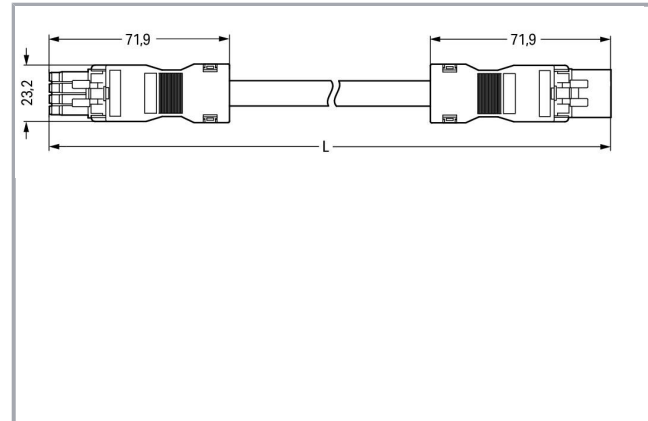

Fișă tehnică | Număr articol: 891-8994/005-407

pre-assembled interconnecting cable; Eca; Socket/plug; 4-pole; Cod. B;
Control cable 4 x 1.0 mm²; 4m; 1,00 mm²; pink

www.wago.com/891-8994/005-407

Descriere articol

- Protected against mismatching and maintenance-free
- Compact design with 4.4 mm pole spacing
- Components can be clearly printed on and color-coded to meet custom requirements

Note:

Cables with a different fire class can be found in the eShop.

Approvals per UL 1977

Rated voltage UL 1977	600 V
Rated current UL 1977	12 A

Connection data

Pole No.	4
Total number of potentials	4
Conductor preparation	tip-bonded
Sheathed cable diameter	7,1 ... 9 mm
Wire cross-section	1 mm ²
Connection type	Socket - Plug

Geometrical Data

Pin spacing	4,4 mm / 0.173 inch
Total length	4 m

Mechanical data

Coding	B
Mating force of a plug-in connection	approx. 20 ... 70 N (depending on pole number)
Retention force of a plug-in connection	when locked: > 80N
Unmating force of a plug-in connection	when unlocked: approx. 20 ... 70 N (depending on pole number)
Number of mating cycles	200, without resistive load 100, with resistive load $I_N = 16$ A, tested (1.5 mm ² /16 AWG)
Connection type	Socket - Plug
Type of pre-assembled cable	Interconnecting cable
Cable type	Control line 4 x 1