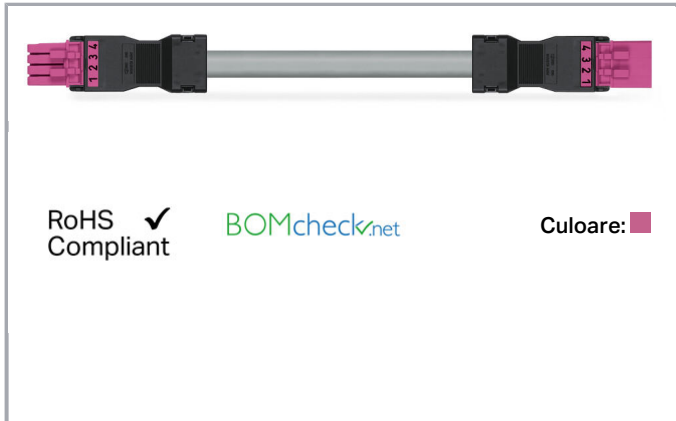

Fișă tehnică | Număr articol: 891-8994/005-407

pre-assembled interconnecting cable; Eca; Socket/plug; 4-pole; Cod. B;
Control cable 4 x 1.0 mm²; 4m; 1,00 mm²; pink

www.wago.com/891-8994/005-407

Descriere articol

- Protected against mismatching and maintenance-free
- Compact design with 4.4 mm pole spacing
- Components can be clearly printed on and color-coded to meet custom requirements

Note:

Cables with a different fire class can be found in the eShop.

Note on mismatching protection:

All WINSTA[®] components are 100% protected against mismatching when:

- plugging different numbers of poles
- plugging while rotated 180
- plugging while laterally staggered
- plugging one pole