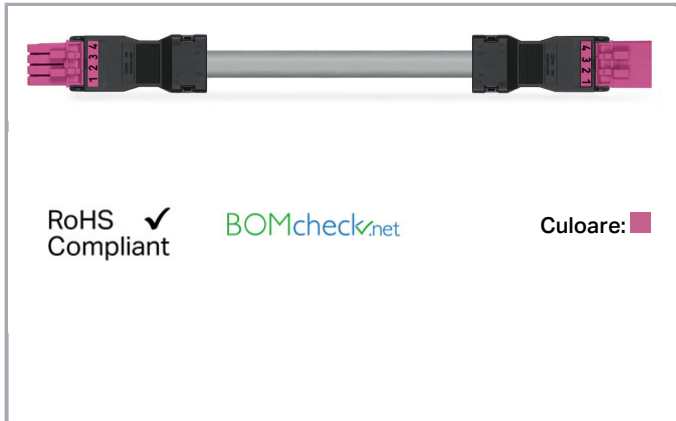

Fișă tehnică | Număr articol: 891-8994/005-207

pre-assembled interconnecting cable; Eca; Socket/plug; 4-pole; Cod. B;
Control cable 4 x 1.0 mm²; 2 m; 1,00 mm²; pink

www.wago.com/891-8994/005-207

Descriere articol

- Protected against mismatching and maintenance-free
- Compact design with 4.4 mm pole spacing
- Components can be clearly printed on and color-coded to meet custom requirements

Note:

Cables with a different fire class can be found in the eShop.

Note on mismatching protection:

All WINSTA[®] components are 100% protected against mismatching when:

- plugging different numbers of poles
- plugging while rotated 180
- plugging while laterally staggered
- plugging one pole