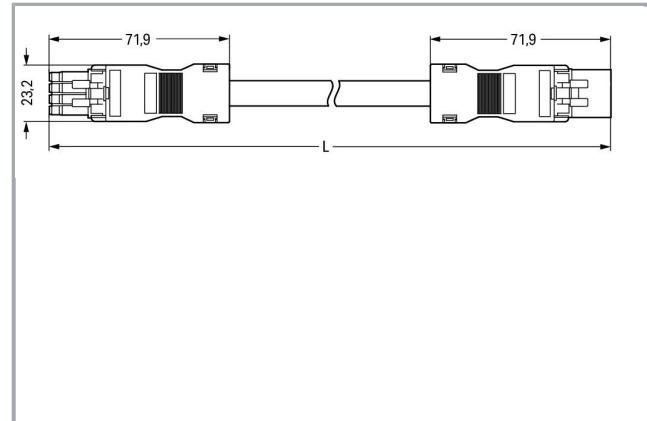

Fișă tehnică | Număr articol: 891-8994/005-207

pre-assembled interconnecting cable; Eca; Socket/plug; 4-pole; Cod. B;
Control cable 4 x 1.0 mm²; 2 m; 1,00 mm²; pink

www.wago.com/891-8994/005-207

Descriere articol

- Protected against mismatching and maintenance-free
- Compact design with 4.4 mm pole spacing
- Components can be clearly printed on and color-coded to meet custom requirements

Note:

Cables with a different fire class can be found in the eShop.

Approvals per UL 1977

Rated voltage UL 1977	600 V
Rated current UL 1977	12 A

Connection data

Pole No.	4
Total number of potentials	4
Conductor preparation	tip-bonded
Sheathed cable diameter	7,1 ... 9 mm
Wire cross-section	1 mm ²
Connection type	Socket - Plug

Geometrical Data

Pin spacing	4,4 mm / 0.173 inch
Total length	2 m

Mechanical data

Coding	B
Mating force of a plug-in connection	approx. 20 ... 70 N (depending on pole number)
Retention force of a plug-in connection	when locked: > 80N
Unmating force of a plug-in connection	when unlocked: approx. 20 ... 70 N (depending on pole number)
Number of mating cycles	200, without resistive load 100, with resistive load $I_N = 16$ A, tested (1.5 mm ² /16 AWG)
Connection type	Socket - Plug
Type of pre-assembled cable	Interconnecting cable
Cable type	Control line 4 x 1