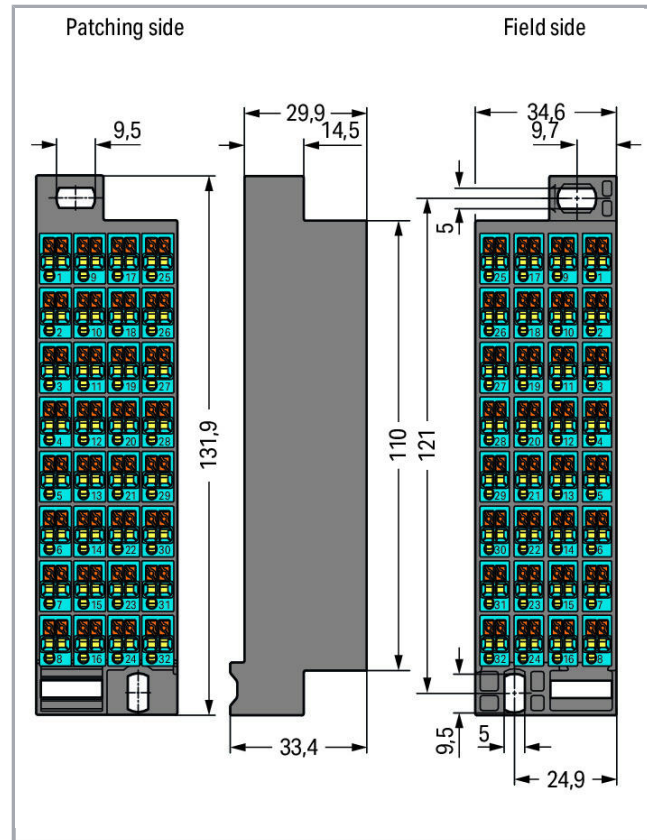

Fișă tehnică | Număr articol: 726-811

Matrix patchboard; 32-pole; Marking 1-32; Color of modules: blue; for 19" racks; 180° rotated; 1,50 mm²; dark gray

www.wago.com/726-811

Supus modificărilor.

WAGO Kontakttechnik GmbH & Co. KG
/Representative Office Romania
Sos. Pipera-Tunari nr. 1/1
building 1, 2nd floor | 077190 Voluntari, Ilfov
Tel.: +40-(0)31 421 85 68 | Email: info-RO@wago.com

Nominal voltage (III/3)	800 V
Rated surge voltage (III/3)	8 kV
Rated current	10 A
Legend (ratings)	(III / 3) ≙ Overvoltage category III / Pollution degree 3

Connection data

Connection type (1)	Side 1
Connection technology	Push-in CAGE CLAMP®
Number of connection points (connection type)	2
Actuation type	Operating tool Push-button
Connectable conductor materials	Copper
Solid conductor	0.2 ... 1.5 mm ² / 24 ... 16 AWG
Fine-stranded conductor	0.08 ... 1.5 mm ² / 28 ... 16 AWG
Fine-stranded conductor; with insulated ferrule	0.25 ... 1 mm ² / 22 ... 18 AWG
Fine-stranded conductor; with uninsulated ferrule	0.25 ... 1.5 mm ² / 22 ... 16 AWG
Strip length	10 mm / 0.39 inch
Pole No.	32
Connection type 2	Side 2
Number of connection points	2
Wiring type	Front-entry wiring

Geometrical Data

Width	34.6 mm / 1.362 inch
Height	131.9 mm / 5.193 inch
Depth	33.4 mm / 1.315 inch

Supus modificărilor.

WAGO Kontakttechnik GmbH & Co. KG
/Representative Office Romania
Sos. Pipera-Tunari nr. 1/1
building 1, 2nd floor | 077190 Voluntari, Ilfov
Tel.: +40-(0)31 421 85 68 | Email: info-RO@wago.com