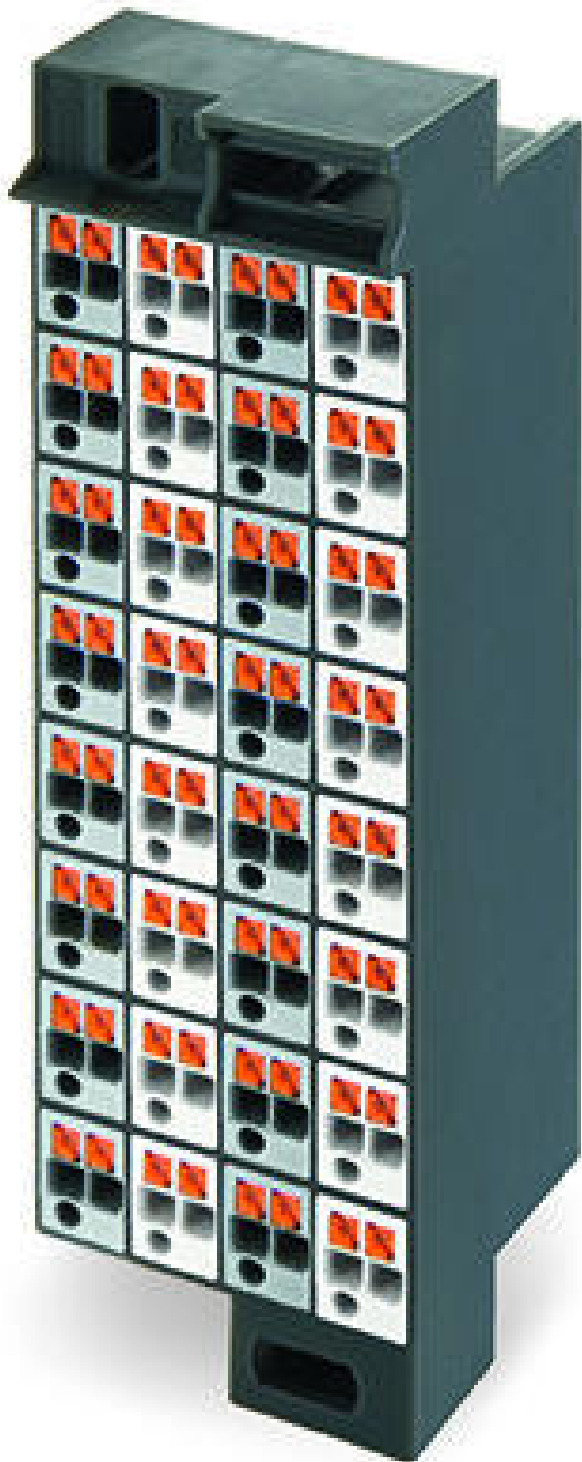

Supus modificărilor.

WAGO Kontakttechnik GmbH & Co. KG
/Representative Office Romania
Sos. Pipera-Tunari nr. 1/1
building 1, 2nd floor | 077190 Voluntari, Ilfov
Tel.: +40-(0)31 421 85 68 | Email: info-RO@wago.com

Aveți întrebări despre produsele noastre?
Vă stăm la dispoziție pentru preluarea apelului la +40 (0) 31 421 85 68.