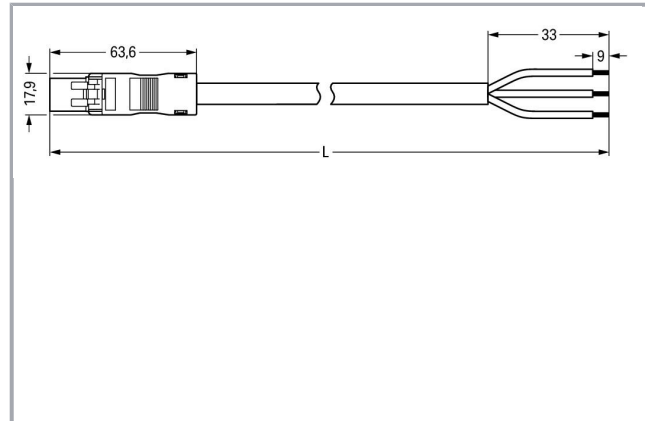

Fișă tehnică | Număr articol: 891-8993/206-803

pre-assembled connecting cable; Eca; Plug/open-ended; 3-pole; Cod. B; 8 m; 1,50 mm²; gray

www.wago.com/891-8993/206-803

Descriere articol

- Protected against mismatching and maintenance-free
- Compact design with 4.4 mm pole spacing
- Components can be clearly printed on and color-coded to meet custom requirements

Approvals per UL 1977

Rated voltage UL 1977	600 V
Rated current UL 1977	14 A

Connection data

Pole No.	3
Total number of potentials	3
Conductor preparation	tip-bonded
Sheathed cable diameter	7,4 ... 9,4 mm
Wire cross-section	1,5 mm ²
Strip length (outer insulation)	33 mm
Connection type	Plug - Free end

Geometrical Data

Pin spacing	4,4 mm / 0.173 inch
Total length	8 m

Mechanical data

Coding	B
Mating force of a plug-in connection	approx. 20 ... 70 N (depending on pole number)
Retention force of a plug-in connection	when locked: > 80N
Unmating force of a plug-in connection	when unlocked: approx. 20 ... 70 N (depending on pole number)
Number of mating cycles	200, without resistive load 100, with resistive load $I_N = 16$ A, tested (1.5 mm ² /16 AWG)
Connection type	Plug - Free end