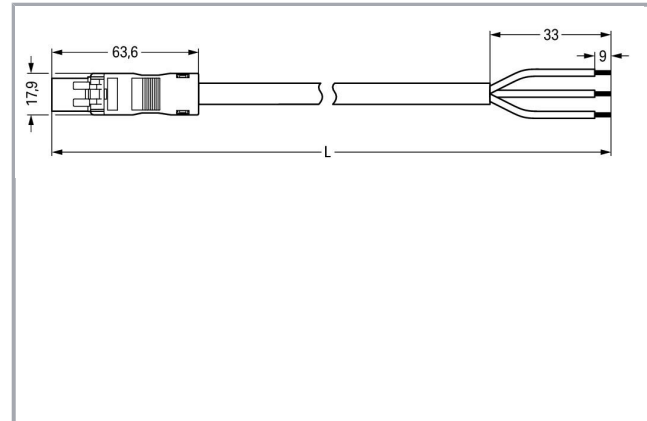

Fișă tehnică | Număr articol: 891-8993/206-707

pre-assembled connecting cable; Eca; Plug/open-ended; 3-pole; Cod. B; 7 m; 1,50 mm²; pink

www.wago.com/891-8993/206-707

Descriere articol

- Protected against mismatching and maintenance-free
- Compact design with 4.4 mm pole spacing
- Components can be clearly printed on and color-coded to meet custom requirements

Approvals per UL 1977

Rated voltage UL 1977	600 V
Rated current UL 1977	14 A

Connection data

Pole No.	3
Total number of potentials	3
Conductor preparation	tip-bonded
Sheathed cable diameter	7,4 ... 9,4 mm
Wire cross-section	1,5 mm ²
Strip length (outer insulation)	33 mm
Connection type	Plug - Free end

Geometrical Data

Pin spacing	4,4 mm / 0.173 inch
Total length	7 m

Mechanical data

Coding	B
Mating force of a plug-in connection	approx. 20 ... 70 N (depending on pole number)
Retention force of a plug-in connection	when locked: > 80N
Unmating force of a plug-in connection	when unlocked: approx. 20 ... 70 N (depending on pole number)
Number of mating cycles	200, without resistive load 100, with resistive load $I_N = 16$ A, tested (1.5 mm ² /16 AWG)
Connection type	Plug - Free end