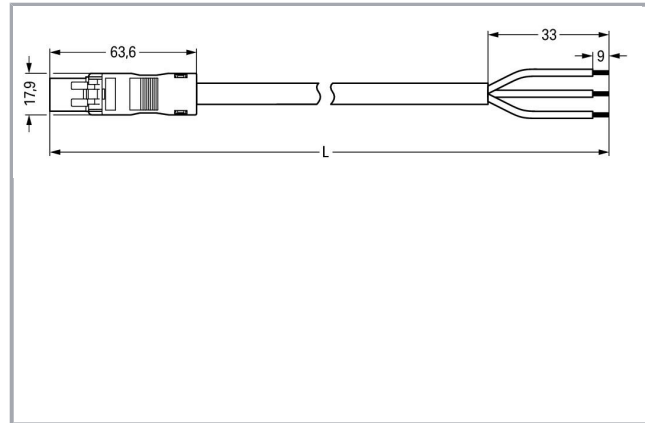

Fișă tehnică | Număr articol: 891-8993/206-703

pre-assembled connecting cable; Eca; Plug/open-ended; 3-pole; Cod. B; 7 m; 1,50 mm²; gray

www.wago.com/891-8993/206-703

Descriere articol

- Protected against mismatching and maintenance-free
- Compact design with 4.4 mm pole spacing
- Components can be clearly printed on and color-coded to meet custom requirements

Approvals per UL 1977

Rated voltage UL 1977	600 V
Rated current UL 1977	14 A

Connection data

Pole No.	3
Total number of potentials	3
Conductor preparation	tip-bonded
Sheathed cable diameter	7,4 ... 9,4 mm
Wire cross-section	1,5 mm ²
Strip length (outer insulation)	33 mm
Connection type	Plug - Free end

Geometrical Data

Pin spacing	4,4 mm / 0.173 inch
Total length	7 m

Mechanical data

Coding	B
Mating force of a plug-in connection	approx. 20 ... 70 N (depending on pole number)
Retention force of a plug-in connection	when locked: > 80N
Unmating force of a plug-in connection	when unlocked: approx. 20 ... 70 N (depending on pole number)
Number of mating cycles	200, without resistive load 100, with resistive load $I_N = 16$ A, tested (1.5 mm ² /16 AWG)
Connection type	Plug - Free end