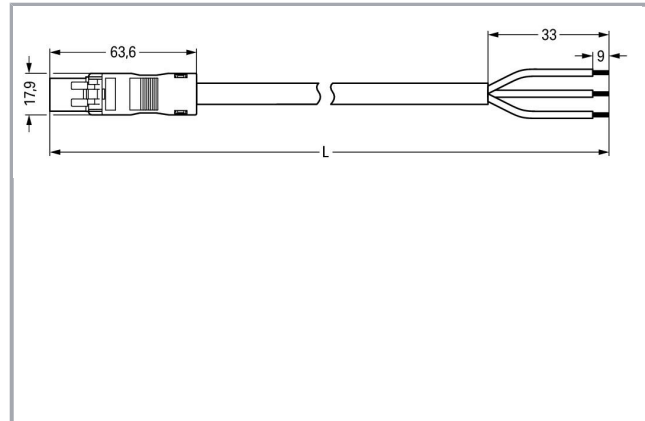

Fișă tehnică | Număr articol: 891-8993/206-407

pre-assembled connecting cable; Eca; Plug/open-ended; 3-pole; Cod. B; 4m;
1,50 mm²; pink

www.wago.com/891-8993/206-407

Descriere articol

- Protected against mismatching and maintenance-free
- Compact design with 4.4 mm pole spacing
- Components can be clearly printed on and color-coded to meet custom requirements

Approvals per UL 1977

Rated voltage UL 1977	600 V
Rated current UL 1977	14 A

Connection data

Pole No.	3
Total number of potentials	3
Conductor preparation	tip-bonded
Sheathed cable diameter	7,4 ... 9,4 mm
Wire cross-section	1,5 mm ²
Strip length (outer insulation)	33 mm
Connection type	Plug - Free end

Geometrical Data

Pin spacing	4,4 mm / 0.173 inch
Total length	4 m

Mechanical data

Coding	B
Mating force of a plug-in connection	approx. 20 ... 70 N (depending on pole number)
Retention force of a plug-in connection	when locked: > 80N
Unmating force of a plug-in connection	when unlocked: approx. 20 ... 70 N (depending on pole number)
Number of mating cycles	200, without resistive load 100, with resistive load $I_N = 16$ A, tested (1.5 mm ² /16 AWG)
Connection type	Plug - Free end