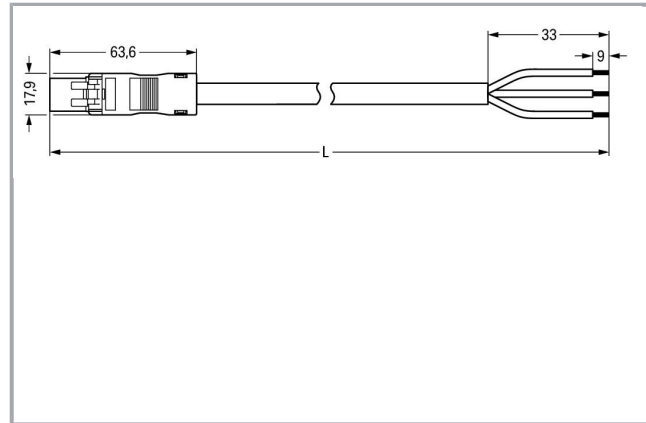

Fișă tehnică | Număr articol: 891-8993/206-403

pre-assembled connecting cable; Eca; Plug/open-ended; 3-pole; Cod. B; 4m;
1,50 mm²; gray

www.wago.com/891-8993/206-403

Descriere articol

- Protected against mismatching and maintenance-free
- Compact design with 4.4 mm pole spacing
- Components can be clearly printed on and color-coded to meet custom requirements

Approvals per UL 1977

Rated voltage UL 1977	600 V
Rated current UL 1977	14 A

Connection data

Pole No.	3
Total number of potentials	3
Conductor preparation	tip-bonded
Sheathed cable diameter	7,4 ... 9,4 mm
Wire cross-section	1,5 mm ²
Strip length (outer insulation)	33 mm
Connection type	Plug - Free end

Geometrical Data

Pin spacing	4,4 mm / 0.173 inch
Total length	4 m

Mechanical data

Coding	B
Mating force of a plug-in connection	approx. 20 ... 70 N (depending on pole number)
Retention force of a plug-in connection	when locked: > 80N
Unmating force of a plug-in connection	when unlocked: approx. 20 ... 70 N (depending on pole number)
Number of mating cycles	200, without resistive load 100, with resistive load $I_N = 16$ A, tested (1.5 mm ² /16 AWG)
Connection type	Plug - Free end