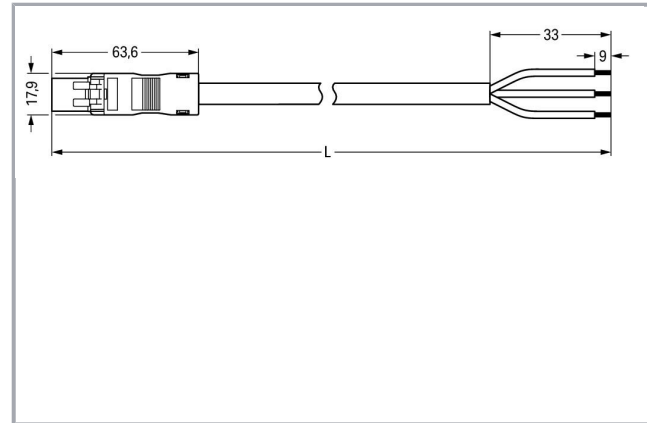

Fișă tehnică | Număr articol: 891-8993/206-207

pre-assembled connecting cable; Eca; Plug/open-ended; 3-pole; Cod. B; 2 m; 1,50 mm²; pink

www.wago.com/891-8993/206-207

Descriere articol

- Protected against mismatching and maintenance-free
- Compact design with 4.4 mm pole spacing
- Components can be clearly printed on and color-coded to meet custom requirements

Approvals per UL 1977

Rated voltage UL 1977	600 V
Rated current UL 1977	14 A

Connection data

Pole No.	3
Total number of potentials	3
Conductor preparation	tip-bonded
Sheathed cable diameter	7,4 ... 9,4 mm
Wire cross-section	1,5 mm ²
Strip length (outer insulation)	33 mm
Connection type	Plug - Free end

Geometrical Data

Pin spacing	4,4 mm / 0.173 inch
Total length	2 m

Mechanical data

Coding	B
Mating force of a plug-in connection	approx. 20 ... 70 N (depending on pole number)
Retention force of a plug-in connection	when locked: > 80N
Unmating force of a plug-in connection	when unlocked: approx. 20 ... 70 N (depending on pole number)
Number of mating cycles	200, without resistive load 100, with resistive load $I_N = 16$ A, tested (1.5 mm ² /16 AWG)
Connection type	Plug - Free end