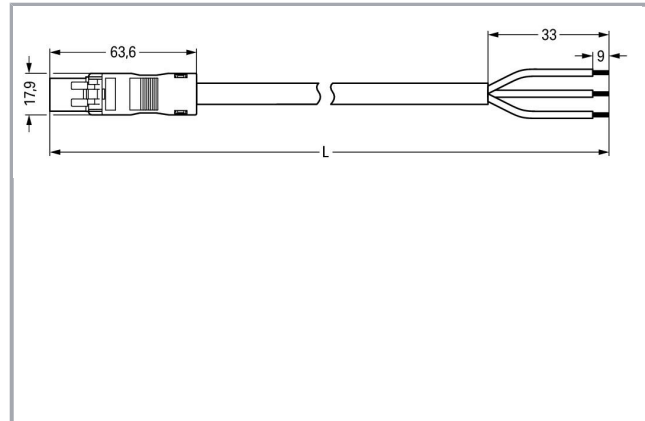

Fișă tehnică | Număr articol: 891-8993/205-707

pre-assembled connecting cable; Eca; Plug/open-ended; 3-pole; Cod. B; 7 m; 1,00 mm²; pink

www.wago.com/891-8993/205-707

Descriere articol

- Protected against mismatching and maintenance-free
- Compact design with 4.4 mm pole spacing
- Components can be clearly printed on and color-coded to meet custom requirements

Approvals per UL 1977

Rated voltage UL 1977	600 V
Rated current UL 1977	14 A

Connection data

Strip length	9 mm / 0.35 inch
Pole No.	3
Total number of potentials	3
Conductor preparation	tip-bonded
Sheathed cable diameter	6,3 ... 8 mm
Wire cross-section	1 mm ²
Strip length (outer insulation)	33 mm
Connection type	Plug - Free end

Geometrical Data

Pin spacing	4,4 mm / 0.173 inch
Total length	7 m

Mechanical data

Coding	B
Mating force of a plug-in connection	approx. 20 ... 70 N (depending on pole number)
Retention force of a plug-in connection	when locked: > 80N
Unmating force of a plug-in connection	when unlocked: approx. 20 ... 70 N (depending on pole number)
Number of mating cycles	200, without resistive load 100, with resistive load $I_N = 16$ A, tested (1.5 mm ² /16 AWG)
Connection type	Plug - free end