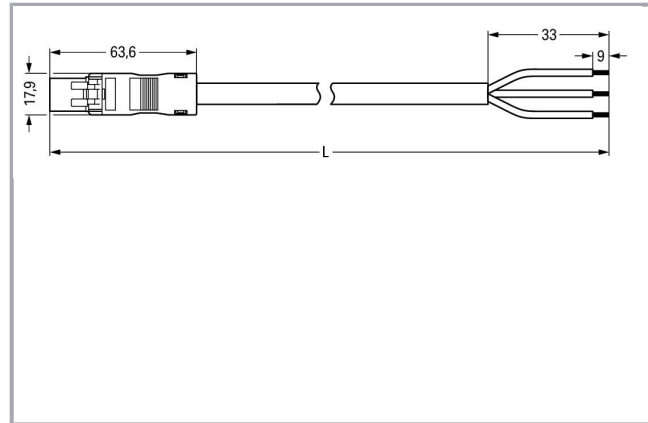

Fișă tehnică | Număr articol: 891-8993/205-607

pre-assembled connecting cable; Eca; Plug/open-ended; 3-pole; Cod. B; 6 m; 1,00 mm²; pink

www.wago.com/891-8993/205-607

Descriere articol

- Protected against mismatching and maintenance-free
- Compact design with 4.4 mm pole spacing
- Components can be clearly printed on and color-coded to meet custom requirements

Approvals per UL 1977

Rated voltage UL 1977	600 V
Rated current UL 1977	14 A

Connection data

Strip length	9 mm / 0.35 inch
Pole No.	3
Total number of potentials	3
Conductor preparation	tip-bonded
Sheathed cable diameter	6,3 ... 8 mm
Wire cross-section	1 mm ²
Strip length (outer insulation)	33 mm
Connection type	Plug - Free end

Geometrical Data

Pin spacing	4,4 mm / 0.173 inch
Total length	6 m

Mechanical data

Coding	B
Mating force of a plug-in connection	approx. 20 ... 70 N (depending on pole number)
Retention force of a plug-in connection	when locked: > 80N
Unmating force of a plug-in connection	when unlocked: approx. 20 ... 70 N (depending on pole number)
Number of mating cycles	200, without resistive load 100, with resistive load $I_N = 16$ A, tested (1.5 mm ² /16 AWG)
Connection type	Plug - free end