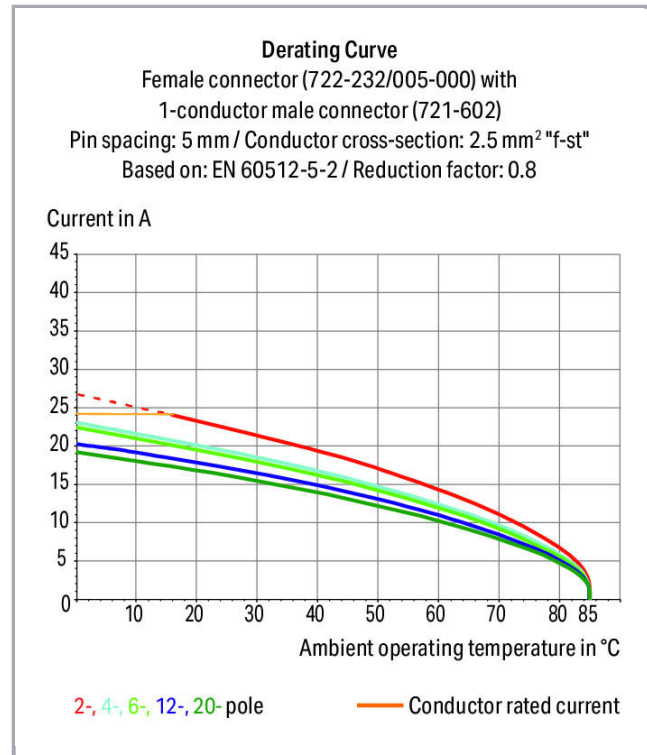

Fișă tehnică | Număr articol: 722-250/005-000/039-000

Female connector for rail-mount terminal blocks; 0.6 x 1 mm pins; angled; 100% protected against mismatching; Locking lever; Pin spacing 5 mm; 20-pole; light gray

www.wago.com/722-250/005-000/039-000

Supus modificărilor.

WAGO Kontakttechnik GmbH & Co. KG
/Representative Office Romania
Sos. Pipera-Tunari nr. 1/1
building 1, 2nd floor | 077190 Voluntari, Ilfov
Tel.: +40-(0)31 421 85 68 | Email: info-RO@wago.com

Aveți întrebări despre produsele noastre?
Vă stăm la dispoziție pentru preluarea apelului la +40 (0) 31 421 85 68.