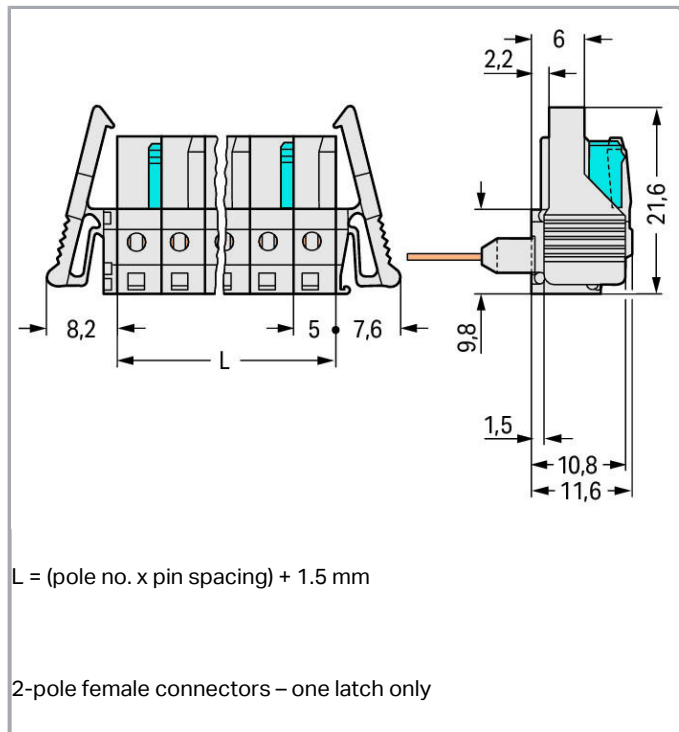

Fișă tehnică | Număr articol: 722-250/005-000/039-000

Female connector for rail-mount terminal blocks; 0.6 x 1 mm pins; angled; 100% protected against mismatching; Locking lever; Pin spacing 5 mm; 20-pole; light gray

Aveți întrebări despre produsele noastre?
Vă stăm la dispoziție pentru preluarea apelului la +40 (0) 31 421 85 68.

Descriere articol

- Pluggable connectors for rail-mount terminal blocks equipped with CAGE CLAMP® connection
- Female connectors with long contact pins connect to the termination ports of 280 Series Rail-Mount Terminal Blocks
- Female connectors are touch-proof when unmated, providing a pluggable, live output
- 100 % protected against mismatching
- With coding fingers

Connection data

Pole No.	20
Total number of potentials	20
Number of connection types	1
Number of levels	1

Geometrical Data

Pin spacing	5 mm / 0.197 inch
Width	115.8 mm / 4.559 inch
Height	26.1 mm / 1.028 inch
Height from the surface	11.6 mm / 0.457 inch