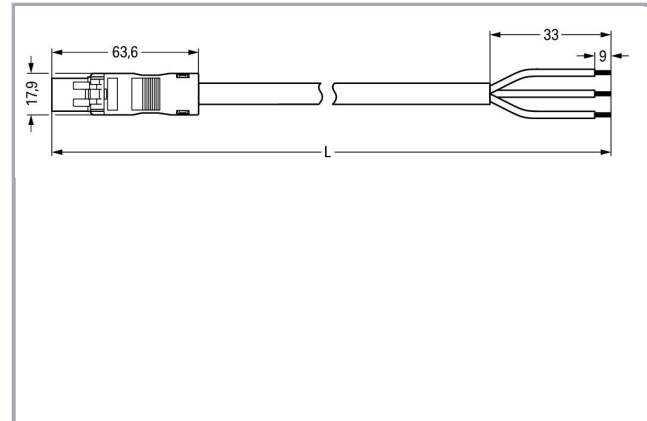

Fișă tehnică | Număr articol: 891-8993/205-407

pre-assembled connecting cable; Eca; Plug/open-ended; 3-pole; Cod. B; 4m;
1,00 mm²; pink

www.wago.com/891-8993/205-407

Descriere articol

- Protected against mismatching and maintenance-free
- Compact design with 4.4 mm pole spacing
- Components can be clearly printed on and color-coded to meet custom requirements

Approvals per UL 1977

Rated voltage UL 1977	600 V
Rated current UL 1977	14 A

Connection data

Strip length	9 mm / 0.35 inch
Pole No.	3
Total number of potentials	3
Conductor preparation	tip-bonded
Sheathed cable diameter	6,3 ... 8 mm
Wire cross-section	1 mm ²
Strip length (outer insulation)	33 mm
Connection type	Plug - Free end

Geometrical Data

Pin spacing	4,4 mm / 0.173 inch
Total length	4 m

Mechanical data

Coding	B
Mating force of a plug-in connection	approx. 20 ... 70 N (depending on pole number)
Retention force of a plug-in connection	when locked: > 80N
Unmating force of a plug-in connection	when unlocked: approx. 20 ... 70 N (depending on pole number)
Number of mating cycles	200, without resistive load 100, with resistive load $I_N = 16$ A, tested (1.5 mm ² /16 AWG)
Connection type	Plug - free end