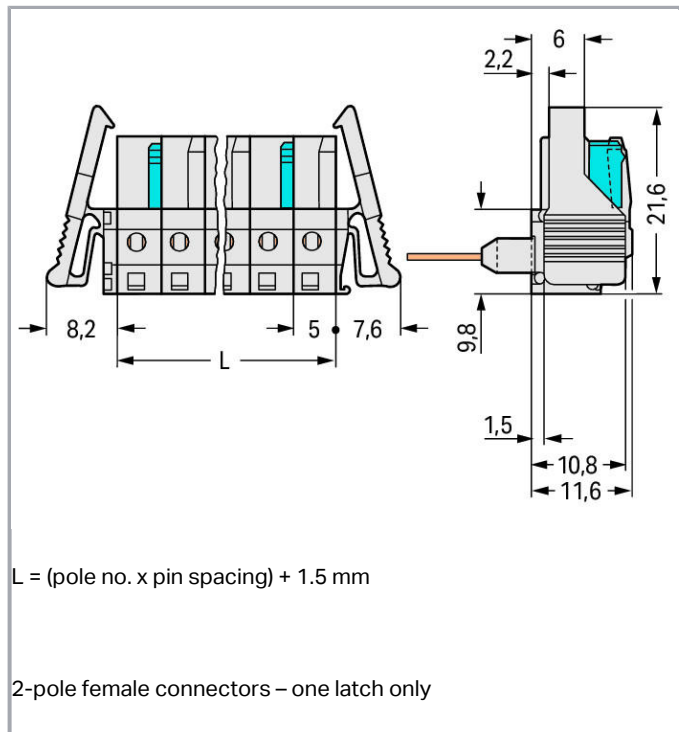

Descriere articol

- Pluggable connectors for rail-mount terminal blocks equipped with CAGE CLAMP® connection
- Female connectors with long contact pins connect to the termination ports of 280 Series Rail-Mount Terminal Blocks
- Female connectors are touch-proof when unmated, providing a pluggable, live output
- 100 % protected against mismatching
- With coding fingers

Safety information 1:

The *MULTI CONNECTION SYSTEM (MCS)* is designed without breaking capacity for compliance with DIN EN 61984. When used as intended, MCS Connectors shall not be connected/disconnected when live or under load. The circuit design should ensure header pins, which can be touched, are not live when unmated.

Date

Electrical data

Ratings per IEC/EN 60664-1

Ratings per	IEC/EN 60664-1
Nominal voltage (III/3)	320 V

Supus modificărilor.

WAGO Kontakttechnik GmbH & Co. KG
/Representative Office Romania
Sos. Pipera-Tunari nr. 1/1
building 1, 2nd floor | 077190 Voluntari, Ilfov
Tel.: +40-(0)31 421 85 68 | Email: info-RO@wago.com

Aveți întrebări despre produsele noastre?
Vă stăm la dispoziție pentru preluarea apelului la +40 (0) 31 421 85 68.