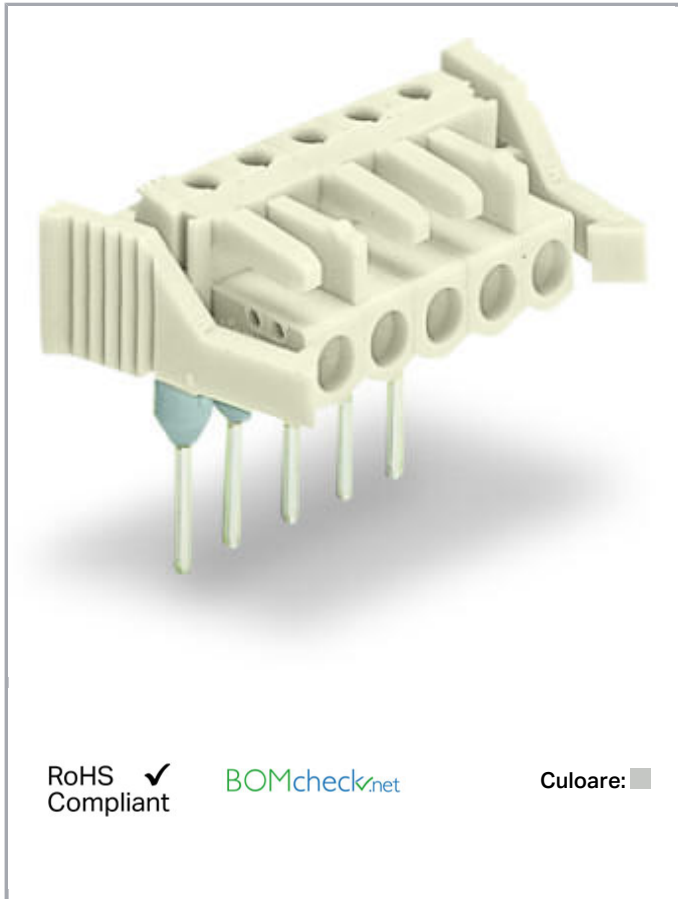

Fișă tehnică | Număr articol: 722-241/005-000/039-000

Female connector for rail-mount terminal blocks; 0.6 x 1 mm pins; angled; 100% protected against mismatching; Locking lever; Pin spacing 5 mm; 11-pole; light gray

www.wago.com/722-241/005-000/039-000

Supus modificărilor.

WAGO Kontakttechnik GmbH & Co. KG
/Representative Office Romania
Sos. Pipera-Tunari nr. 1/1
building 1, 2nd floor | 077190 Voluntari, Ilfov
Tel.: +40-(0)31 421 85 68 | Email: info-RO@wago.com

Aveți întrebări despre produsele noastre?
Vă stăm la dispoziție pentru preluarea apelului la +40 (0) 31 421 85 68.