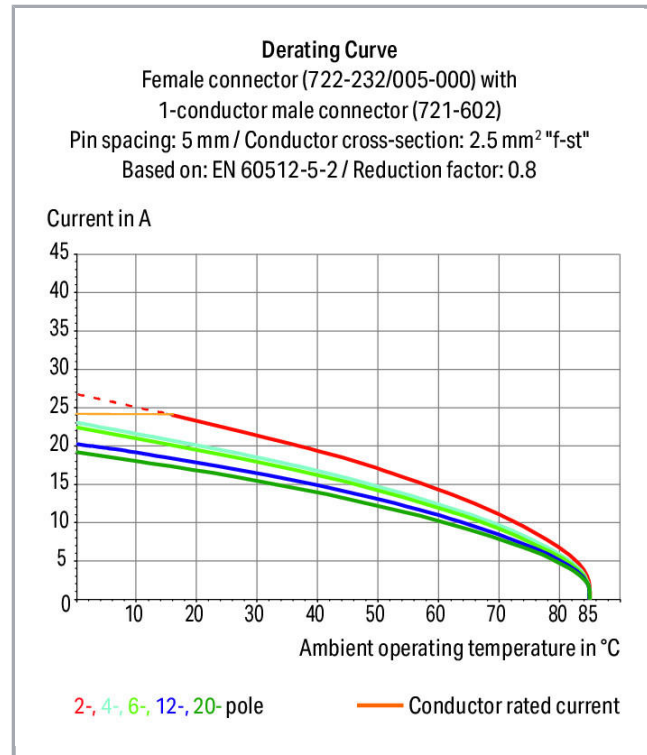

Fișă tehnică | Număr articol: 722-241/005-000/039-000

Female connector for rail-mount terminal blocks; 0.6 x 1 mm pins; angled; 100% protected against mismatching; Locking lever; Pin spacing 5 mm; 11-pole; light gray

www.wago.com/722-241/005-000/039-000

Supus modificărilor.

WAGO Kontakttechnik GmbH & Co. KG
/Representative Office Romania
Sos. Pipera-Tunari nr. 1/1
building 1, 2nd floor | 077190 Voluntari, Ilfov
Tel.: +40-(0)31 421 85 68 | Email: info-RO@wago.com

Aveți întrebări despre produsele noastre?
Vă stăm la dispoziție pentru preluarea apelului la +40 (0) 31 421 85 68.