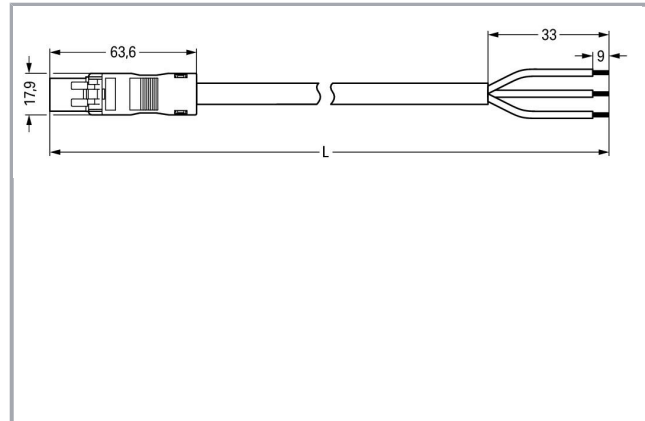

Fișă tehnică | Număr articol: 891-8993/205-405

pre-assembled connecting cable; Eca; Plug/open-ended; 3-pole; Cod. B; 4m;
1,00 mm²; light green

www.wago.com/891-8993/205-405

Descriere articol

- Protected against mismatching and maintenance-free
- Compact design with 4.4 mm pole spacing
- Components can be clearly printed on and color-coded to meet custom requirements

Approvals per UL 1977

Rated voltage UL 1977	600 V
Rated current UL 1977	14 A

Connection data

Strip length	9 mm / 0.35 inch
Pole No.	3
Total number of potentials	3
Conductor preparation	tip-bonded
Sheathed cable diameter	6,3 ... 8 mm
Wire cross-section	1 mm ²
Strip length (outer insulation)	33 mm
Connection type	Plug - Free end

Geometrical Data

Pin spacing	4,4 mm / 0.173 inch
Total length	4 m

Mechanical data

Coding	B
Mating force of a plug-in connection	approx. 20 ... 70 N (depending on pole number)
Retention force of a plug-in connection	when locked: > 80N
Unmating force of a plug-in connection	when unlocked: approx. 20 ... 70 N (depending on pole number)
Number of mating cycles	200, without resistive load 100, with resistive load $I_N = 16$ A, tested (1.5 mm ² /16 AWG)
Connection type	Plug - free end