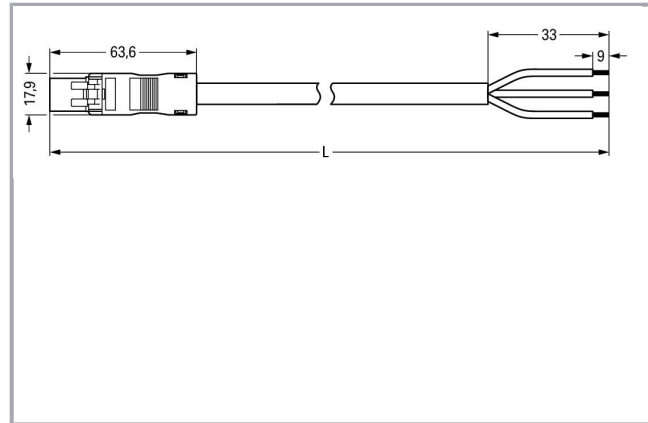

Fișă tehnică | Număr articol: 891-8993/205-403

pre-assembled connecting cable; Eca; Plug/open-ended; 3-pole; Cod. B; 4m;
1,00 mm²; gray

www.wago.com/891-8993/205-403

Descriere articol

- Protected against mismatching and maintenance-free
- Compact design with 4.4 mm pole spacing
- Components can be clearly printed on and color-coded to meet custom requirements

Approvals per UL 1977

Rated voltage UL 1977	600 V
Rated current UL 1977	14 A

Connection data

Strip length	9 mm / 0.35 inch
Pole No.	3
Total number of potentials	3
Conductor preparation	tip-bonded
Sheathed cable diameter	6,3 ... 8 mm
Wire cross-section	1 mm ²
Strip length (outer insulation)	33 mm
Connection type	Plug - Free end

Geometrical Data

Pin spacing	4,4 mm / 0.173 inch
Total length	4 m

Mechanical data

Coding	B
Mating force of a plug-in connection	approx. 20 ... 70 N (depending on pole number)
Retention force of a plug-in connection	when locked: > 80N
Unmating force of a plug-in connection	when unlocked: approx. 20 ... 70 N (depending on pole number)
Number of mating cycles	200, without resistive load 100, with resistive load $I_N = 16$ A, tested (1.5 mm ² /16 AWG)
Connection type	Plug - free end