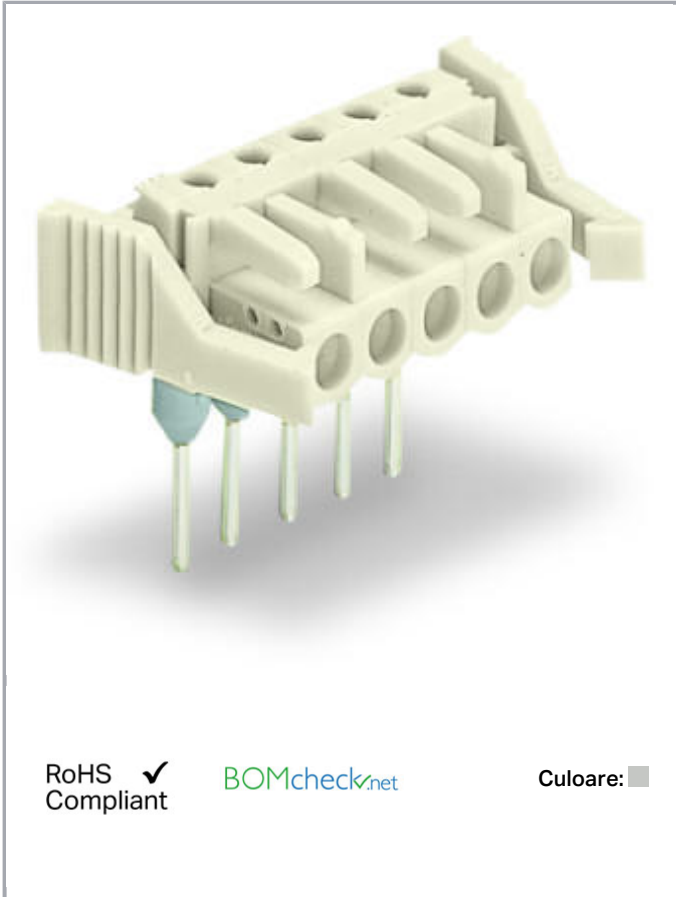

Fișă tehnică | Număr articol: 722-238/005-000/039-000

Female connector for rail-mount terminal blocks; 0.6 x 1 mm pins; angled;
100% protected against mismatching; Locking lever; Pin spacing 5 mm; 8-pole;
light gray

www.wago.com/722-238/005-000/039-000

Supus modificărilor.

WAGO Kontakttechnik GmbH & Co. KG
/Representative Office Romania
Sos. Pipera-Tunari nr. 1/1
building 1, 2nd floor | 077190 Voluntari, Ilfov
Tel.: +40-(0)31 421 85 68 | Email: info-RO@wago.com

Aveți întrebări despre produsele noastre?
Vă stăm la dispoziție pentru preluarea apelului la +40 (0) 31 421 85 68.