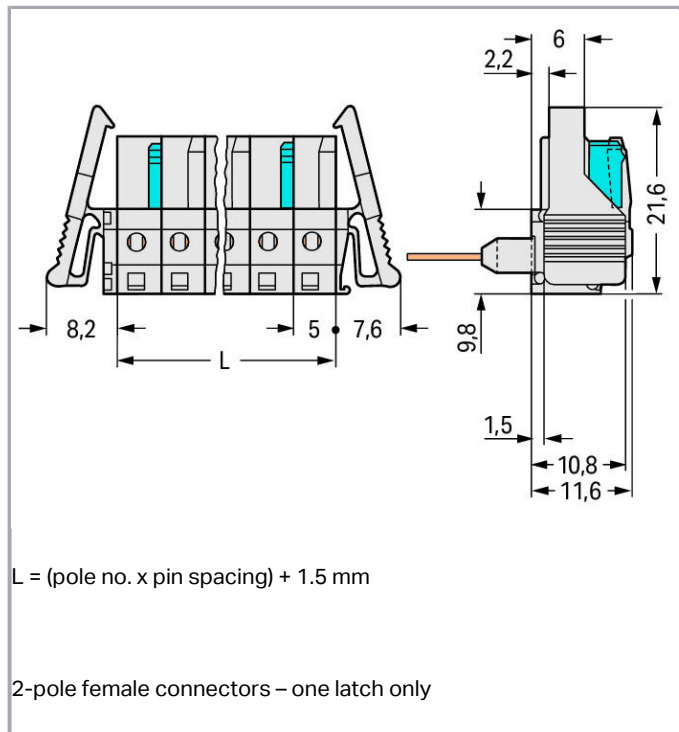

## Fișă tehnică | Număr articol: 722-238/005-000/039-000

Female connector for rail-mount terminal blocks; 0.6 x 1 mm pins; angled;  
100% protected against mismatching; Locking lever; Pin spacing 5 mm; 8-pole;  
light gray

## Descriere articol

- Pluggable connectors for rail-mount terminal blocks equipped with CAGE CLAMP® connection
- Female connectors with long contact pins connect to the termination ports of 280 Series Rail-Mount Terminal Blocks
- Female connectors are touch-proof when unmated, providing a pluggable, live output
- 100 % protected against mismatching
- With coding fingers