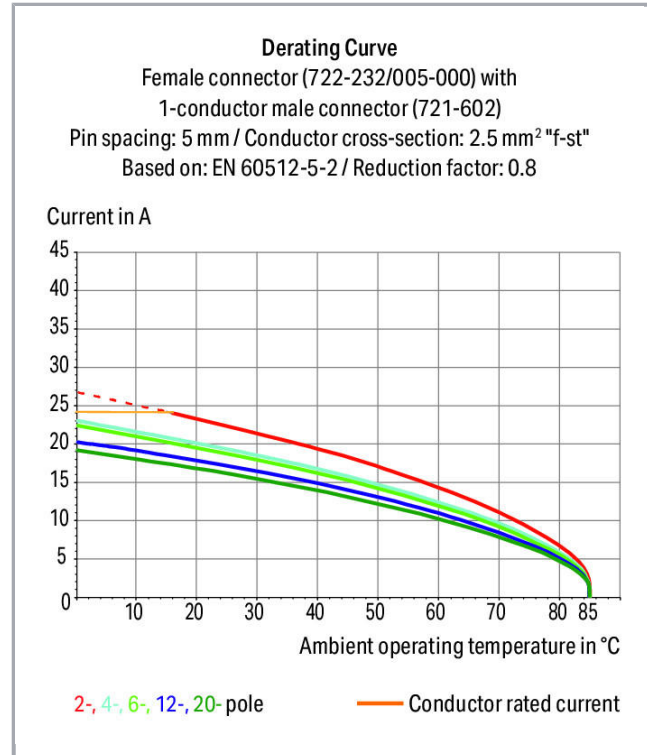

Fișă tehnică | Număr articol: 722-238/005-000/039-000

Female connector for rail-mount terminal blocks; 0.6 x 1 mm pins; angled;
100% protected against mismatching; Locking lever; Pin spacing 5 mm; 8-pole;
light gray

www.wago.com/722-238/005-000/039-000

Supus modificărilor.

WAGO Kontakttechnik GmbH & Co. KG
/Representative Office Romania
Sos. Pipera-Tunari nr. 1/1
building 1, 2nd floor | 077190 Voluntari, Ilfov
Tel.: +40-(0)31 421 85 68 | Email: info-RO@wago.com

Aveți întrebări despre produsele noastre?
Vă stăm la dispoziție pentru preluarea apelului la +40 (0) 31 421 85 68.