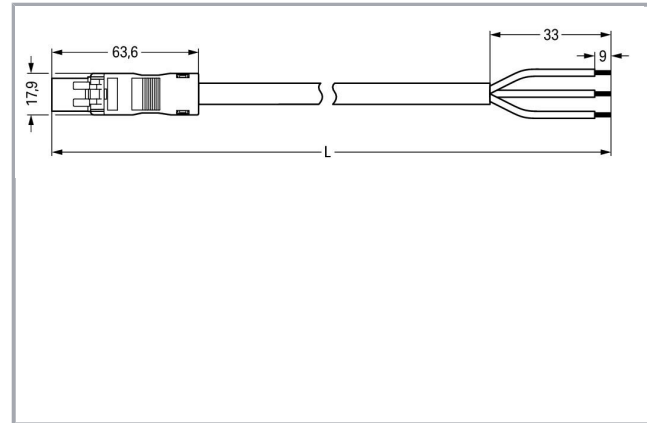

Fișă tehnică | Număr articol: 891-8993/205-207

pre-assembled connecting cable; Eca; Plug/open-ended; 3-pole; Cod. B; 2 m; 1,00 mm²; pink

www.wago.com/891-8993/205-207

Descriere articol

- Protected against mismatching and maintenance-free
- Compact design with 4.4 mm pole spacing
- Components can be clearly printed on and color-coded to meet custom requirements

Approvals per UL 1977

Rated voltage UL 1977	600 V
Rated current UL 1977	14 A

Connection data

Strip length	9 mm / 0.35 inch
Pole No.	3
Total number of potentials	3
Conductor preparation	tip-bonded
Sheathed cable diameter	6,3 ... 8 mm
Wire cross-section	1 mm ²
Strip length (outer insulation)	33 mm
Connection type	Plug - Free end

Geometrical Data

Pin spacing	4,4 mm / 0.173 inch
Total length	2 m

Mechanical data

Coding	B
Mating force of a plug-in connection	approx. 20 ... 70 N (depending on pole number)
Retention force of a plug-in connection	when locked: > 80N
Unmating force of a plug-in connection	when unlocked: approx. 20 ... 70 N (depending on pole number)
Number of mating cycles	200, without resistive load 100, with resistive load $I_N = 16$ A, tested (1.5 mm ² /16 AWG)
Connection type	Plug - free end