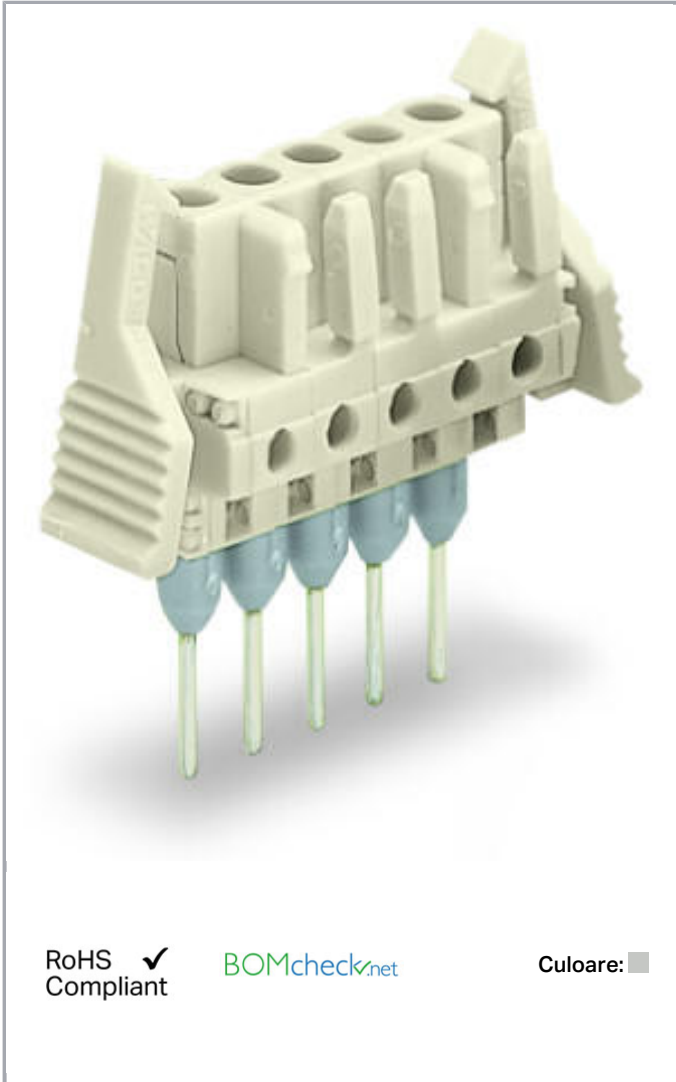

Fișă tehnică | Număr articol: 722-142/005-000/039-000

Female connector for rail-mount terminal blocks; 0.6 x 1 mm pins; straight; 100% protected against mismatching; Locking lever; Pin spacing 5 mm; 12-pole; light gray

www.wago.com/722-142/005-000/039-000

Supus modificărilor.

WAGO Kontakttechnik GmbH & Co. KG
/Representative Office Romania
Sos. Pipera-Tunari nr. 1/1
building 1, 2nd floor | 077190 Voluntari, Ilfov
Tel.: +40-(0)31 421 85 68 | Email: info-RO@wago.com

Aveți întrebări despre produsele noastre?
Vă stăm la dispoziție pentru preluarea apelului la +40 (0) 31 421 85 68.