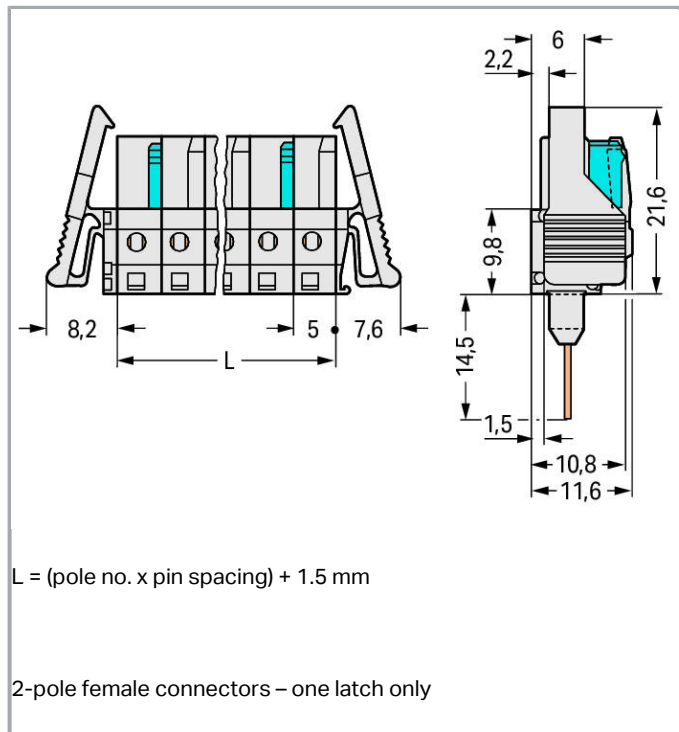

Fișă tehnică | Număr articol: 722-142/005-000/039-000

Female connector for rail-mount terminal blocks; 0.6 x 1 mm pins; straight; 100% protected against mismatching; Locking lever; Pin spacing 5 mm; 12-pole; light gray

Aveți întrebări despre produsele noastre?
Vă stăm la dispoziție pentru preluarea apelului la +40 (0) 31 421 85 68.

Descriere articol

- Pluggable connectors for rail-mount terminal blocks equipped with CAGE CLAMP® connection
- Female connectors with long contact pins connect to the termination ports of 280 Series Rail-Mount Terminal Blocks
- Female connectors are touch-proof when unmated, providing a pluggable, live output
- 100 % protected against mismatching
- With coding fingers

Connection data

Pole No.	12
Total number of potentials	12
Number of connection types	1
Number of levels	1

Geometrical Data

Pin spacing	5 mm / 0.197 inch
Width	75,8 mm / 2.984 inch
Height	36,1 mm / 1.421 inch
Height from the surface	21,6 mm / 0.85 inch