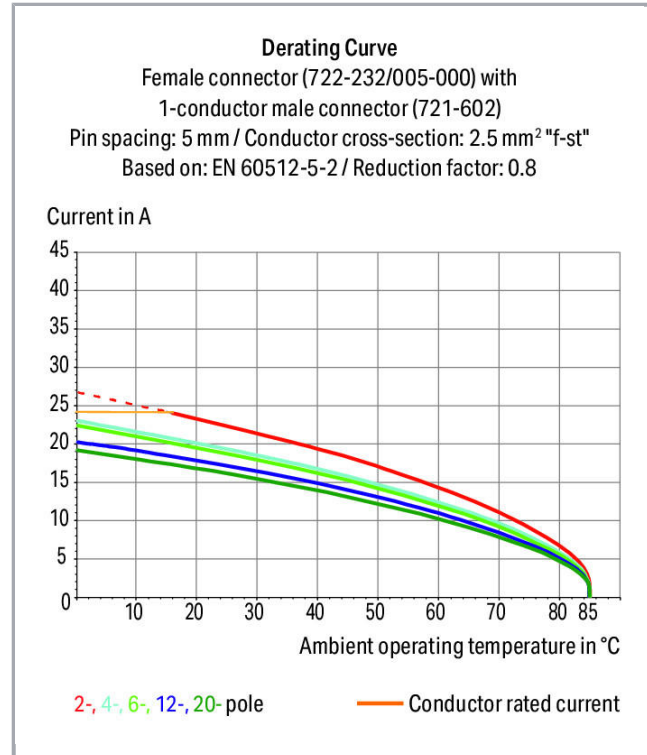

Fișă tehnică | Număr articol: 722-142/005-000/039-000

Female connector for rail-mount terminal blocks; 0.6 x 1 mm pins; straight; 100% protected against mismatching; Locking lever; Pin spacing 5 mm; 12-pole; light gray

www.wago.com/722-142/005-000/039-000

Supus modificărilor.

WAGO Kontakttechnik GmbH & Co. KG
/Representative Office Romania
Sos. Pipera-Tunari nr. 1/1
building 1, 2nd floor | 077190 Voluntari, Ilfov
Tel.: +40-(0)31 421 85 68 | Email: info-RO@wago.com

Aveți întrebări despre produsele noastre?
Vă stăm la dispoziție pentru preluarea apelului la +40 (0) 31 421 85 68.