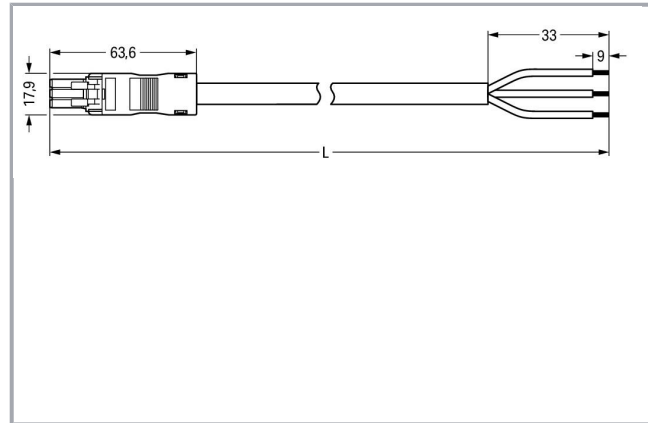

Fișă tehnică | Număr articol: 891-8993/106-803

pre-assembled connecting cable; Eca; Socket/open-ended; 3-pole; Cod. B;
8 m; 1,50 mm²; gray

www.wago.com/891-8993/106-803

Descriere articol

- Protected against mismatching and maintenance-free
- Compact design with 4.4 mm pole spacing
- Components can be clearly printed on and color-coded to meet custom requirements

Approvals per UL 1977

Rated voltage UL 1977	600 V
Rated current UL 1977	14 A

Connection data

Pole No.	3
Total number of potentials	3
Conductor preparation	tip-bonded
Sheathed cable diameter	7,4 ... 9,4 mm
Wire cross-section	1,5 mm ²
Strip length (outer insulation)	33 mm
Connection type	Socket - Free end

Geometrical Data

Pin spacing	4,4 mm / 0.173 inch
Total length	8 m

Mechanical data

Coding	B
Mating force of a plug-in connection	approx. 20 ... 70 N (depending on pole number)
Retention force of a plug-in connection	when locked: > 80N
Unmating force of a plug-in connection	when unlocked: approx. 20 ... 70 N (depending on pole number)
Number of mating cycles	200, without resistive load 100, with resistive load $I_N = 16$ A, tested (1.5 mm ² /16 AWG)
Connection type	Socket - Free end