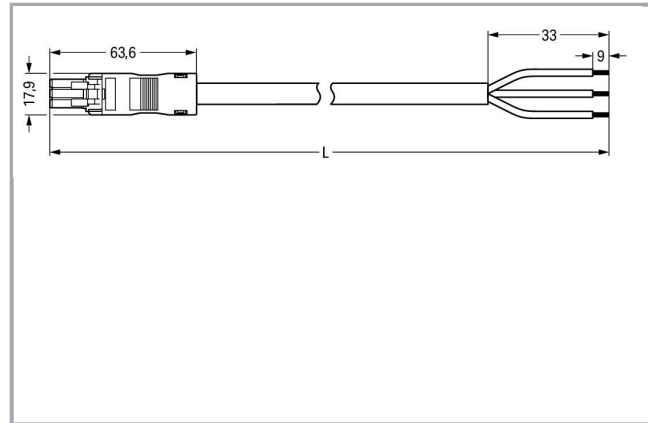

Fișă tehnică | Număr articol: 891-8993/106-705

pre-assembled connecting cable; Eca; Socket/open-ended; 3-pole; Cod. B;
7 m; 1,50 mm²; light green

www.wago.com/891-8993/106-705

Descriere articol

- Protected against mismatching and maintenance-free
- Compact design with 4.4 mm pole spacing
- Components can be clearly printed on and color-coded to meet custom requirements

Approvals per UL 1977

Rated voltage UL 1977	600 V
Rated current UL 1977	14 A

Connection data

Pole No.	3
Total number of potentials	3
Conductor preparation	tip-bonded
Sheathed cable diameter	7,4 ... 9,4 mm
Wire cross-section	1,5 mm ²
Strip length (outer insulation)	33 mm
Connection type	Socket - Free end

Geometrical Data

Pin spacing	4,4 mm / 0.173 inch
Total length	7 m

Mechanical data

Coding	B
Mating force of a plug-in connection	approx. 20 ... 70 N (depending on pole number)
Retention force of a plug-in connection	when locked: > 80N
Unmating force of a plug-in connection	when unlocked: approx. 20 ... 70 N (depending on pole number)
Number of mating cycles	200, without resistive load 100, with resistive load $I_N = 16$ A, tested (1.5 mm ² /16 AWG)
Connection type	Socket - Free end