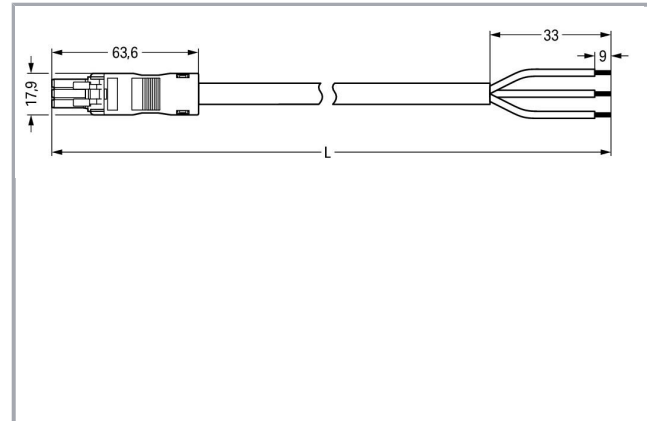

Fișă tehnică | Număr articol: 891-8993/106-703

pre-assembled connecting cable; Eca; Socket/open-ended; 3-pole; Cod. B;
7 m; 1,50 mm²; gray

www.wago.com/891-8993/106-703

Descriere articol

- Protected against mismatching and maintenance-free
- Compact design with 4.4 mm pole spacing
- Components can be clearly printed on and color-coded to meet custom requirements

Approvals per UL 1977

Rated voltage UL 1977	600 V
Rated current UL 1977	14 A

Connection data

Pole No.	3
Total number of potentials	3
Conductor preparation	tip-bonded
Sheathed cable diameter	7,4 ... 9,4 mm
Wire cross-section	1,5 mm ²
Strip length (outer insulation)	33 mm
Connection type	Socket - Free end

Geometrical Data

Pin spacing	4,4 mm / 0.173 inch
Total length	7 m

Mechanical data

Coding	B
Mating force of a plug-in connection	approx. 20 ... 70 N (depending on pole number)
Retention force of a plug-in connection	when locked: > 80N
Unmating force of a plug-in connection	when unlocked: approx. 20 ... 70 N (depending on pole number)
Number of mating cycles	200, without resistive load 100, with resistive load $I_N = 16$ A, tested (1.5 mm ² /16 AWG)
Connection type	Socket - Free end