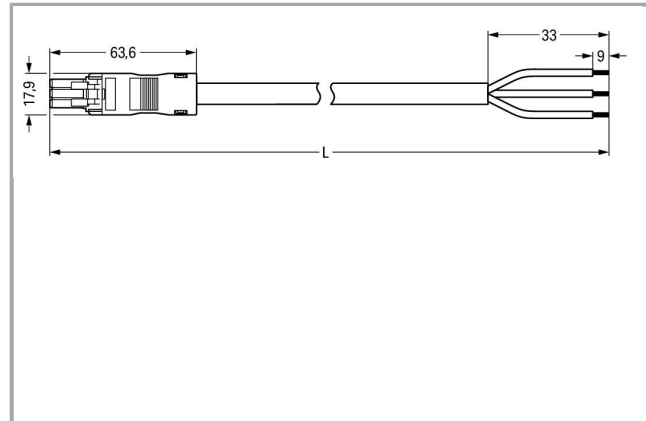

Fișă tehnică | Număr articol: 891-8993/106-507

pre-assembled connecting cable; Eca; Socket/open-ended; 3-pole; Cod. B;
5 m; 1,50 mm²; pink

www.wago.com/891-8993/106-507

Descriere articol

- Protected against mismatching and maintenance-free
- Compact design with 4.4 mm pole spacing
- Components can be clearly printed on and color-coded to meet custom requirements

Approvals per UL 1977

Rated voltage UL 1977	600 V
Rated current UL 1977	14 A

Connection data

Pole No.	3
Total number of potentials	3
Conductor preparation	tip-bonded
Sheathed cable diameter	7,4 ... 9,4 mm
Wire cross-section	1,5 mm ²
Strip length (outer insulation)	33 mm
Connection type	Socket - Free end

Geometrical Data

Pin spacing	4,4 mm / 0.173 inch
Total length	5 m

Mechanical data

Coding	B
Mating force of a plug-in connection	approx. 20 ... 70 N (depending on pole number)
Retention force of a plug-in connection	when locked: > 80N
Unmating force of a plug-in connection	when unlocked: approx. 20 ... 70 N (depending on pole number)
Number of mating cycles	200, without resistive load 100, with resistive load $I_N = 16$ A, tested (1.5 mm ² /16 AWG)
Connection type	Socket - Free end