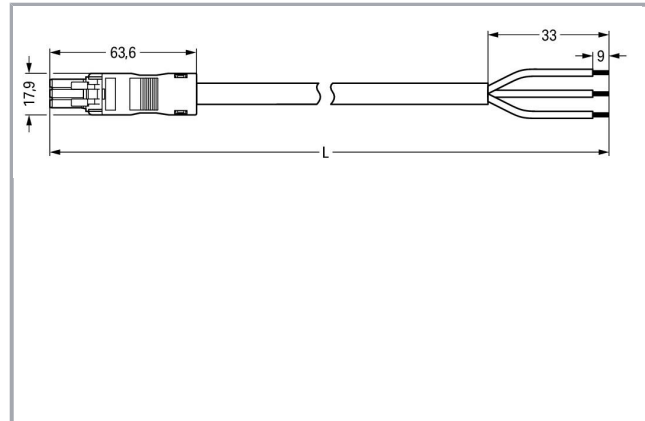

Fișă tehnică | Număr articol: 891-8993/106-503

pre-assembled connecting cable; Eca; Socket/open-ended; 3-pole; Cod. B;
5 m; 1,50 mm²; gray

www.wago.com/891-8993/106-503

Descriere articol

- Protected against mismatching and maintenance-free
- Compact design with 4.4 mm pole spacing
- Components can be clearly printed on and color-coded to meet custom requirements

Approvals per UL 1977

Rated voltage UL 1977	600 V
Rated current UL 1977	14 A

Connection data

Pole No.	3
Total number of potentials	3
Conductor preparation	tip-bonded
Sheathed cable diameter	7,4 ... 9,4 mm
Wire cross-section	1,5 mm ²
Strip length (outer insulation)	33 mm
Connection type	Socket - Free end

Geometrical Data

Pin spacing	4,4 mm / 0.173 inch
Total length	5 m

Mechanical data

Coding	B
Mating force of a plug-in connection	approx. 20 ... 70 N (depending on pole number)
Retention force of a plug-in connection	when locked: > 80N
Unmating force of a plug-in connection	when unlocked: approx. 20 ... 70 N (depending on pole number)
Number of mating cycles	200, without resistive load 100, with resistive load $I_N = 16$ A, tested (1.5 mm ² /16 AWG)
Connection type	Socket - Free end