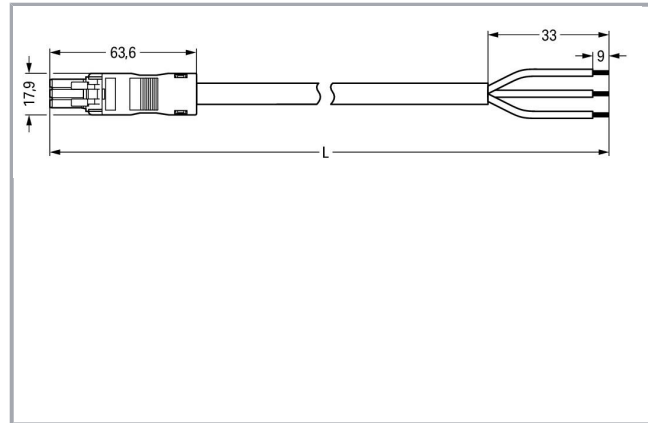

Fișă tehnică | Număr articol: 891-8993/106-407

pre-assembled connecting cable; Eca; Socket/open-ended; 3-pole; Cod. B;
4m; 1,50 mm²; pink

www.wago.com/891-8993/106-407

Descriere articol

- Protected against mismatching and maintenance-free
- Compact design with 4.4 mm pole spacing
- Components can be clearly printed on and color-coded to meet custom requirements

Approvals per UL 1977

Rated voltage UL 1977	600 V
Rated current UL 1977	14 A

Connection data

Pole No.	3
Total number of potentials	3
Conductor preparation	tip-bonded
Sheathed cable diameter	7,4 ... 9,4 mm
Wire cross-section	1,5 mm ²
Strip length (outer insulation)	33 mm
Connection type	Socket - Free end

Geometrical Data

Pin spacing	4,4 mm / 0.173 inch
Total length	4 m

Mechanical data

Coding	B
Mating force of a plug-in connection	approx. 20 ... 70 N (depending on pole number)
Retention force of a plug-in connection	when locked: > 80N
Unmating force of a plug-in connection	when unlocked: approx. 20 ... 70 N (depending on pole number)
Number of mating cycles	200, without resistive load 100, with resistive load $I_N = 16$ A, tested (1.5 mm ² /16 AWG)
Connection type	Socket - Free end