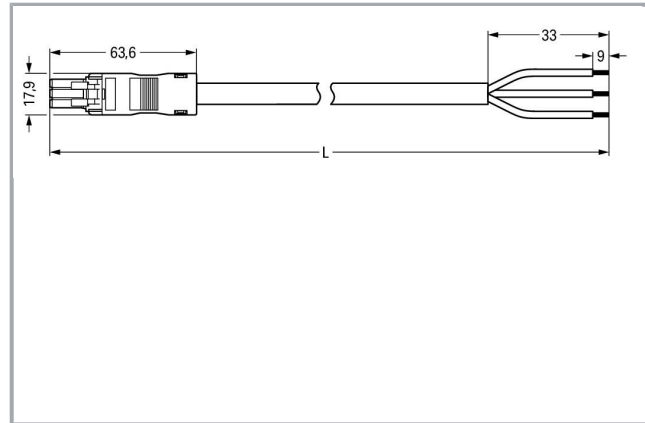

Fișă tehnică | Număr articol: 891-8993/106-405

pre-assembled connecting cable; Eca; Socket/open-ended; 3-pole; Cod. B;
4m; 1,50 mm²; light green

www.wago.com/891-8993/106-405

Descriere articol

- Protected against mismatching and maintenance-free
- Compact design with 4.4 mm pole spacing
- Components can be clearly printed on and color-coded to meet custom requirements

Approvals per UL 1977

Rated voltage UL 1977	600 V
Rated current UL 1977	14 A

Connection data

Pole No.	3
Total number of potentials	3
Conductor preparation	tip-bonded
Sheathed cable diameter	7,4 ... 9,4 mm
Wire cross-section	1,5 mm ²
Strip length (outer insulation)	33 mm
Connection type	Socket - Free end

Geometrical Data

Pin spacing	4,4 mm / 0.173 inch
Total length	4 m

Mechanical data

Coding	B
Mating force of a plug-in connection	approx. 20 ... 70 N (depending on pole number)
Retention force of a plug-in connection	when locked: > 80N
Unmating force of a plug-in connection	when unlocked: approx. 20 ... 70 N (depending on pole number)
Number of mating cycles	200, without resistive load 100, with resistive load $I_N = 16$ A, tested (1.5 mm ² /16 AWG)
Connection type	Socket - Free end