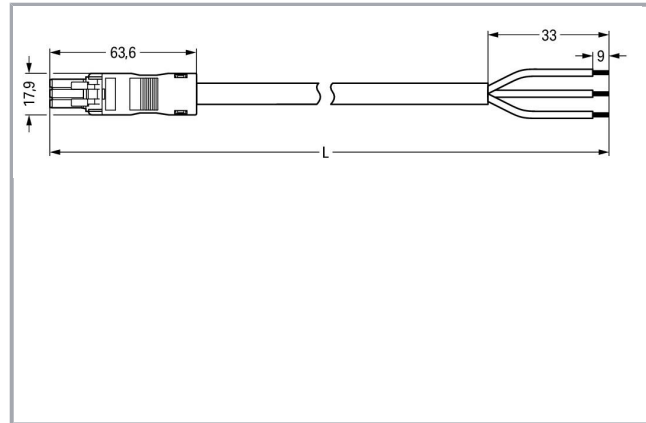

Fișă tehnică | Număr articol: 891-8993/106-305

pre-assembled connecting cable; Eca; Socket/open-ended; 3-pole; Cod. B;
3 m; 1,50 mm²; light green

www.wago.com/891-8993/106-305

Descriere articol

- Protected against mismatching and maintenance-free
- Compact design with 4.4 mm pole spacing
- Components can be clearly printed on and color-coded to meet custom requirements

Approvals per UL 1977

Rated voltage UL 1977	600 V
Rated current UL 1977	14 A

Connection data

Pole No.	3
Total number of potentials	3
Conductor preparation	tip-bonded
Sheathed cable diameter	7,4 ... 9,4 mm
Wire cross-section	1,5 mm ²
Strip length (outer insulation)	33 mm
Connection type	Socket - Free end

Geometrical Data

Pin spacing	4,4 mm / 0.173 inch
Total length	3 m

Mechanical data

Coding	B
Mating force of a plug-in connection	approx. 20 ... 70 N (depending on pole number)
Retention force of a plug-in connection	when locked: > 80N
Unmating force of a plug-in connection	when unlocked: approx. 20 ... 70 N (depending on pole number)
Number of mating cycles	200, without resistive load 100, with resistive load $I_N = 16$ A, tested (1.5 mm ² /16 AWG)
Connection type	Socket - Free end