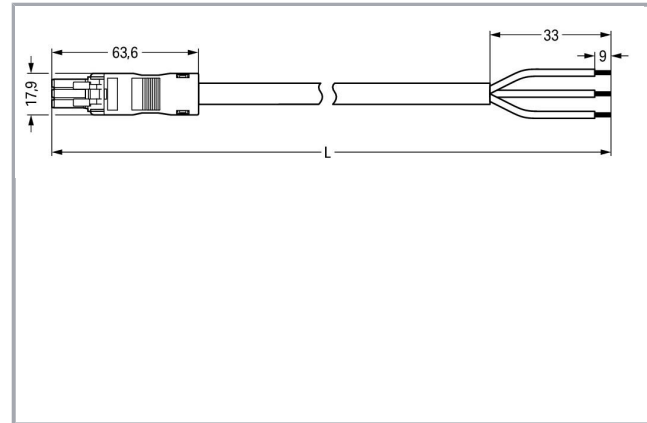

Fișă tehnică | Număr articol: 891-8993/106-303

pre-assembled connecting cable; Eca; Socket/open-ended; 3-pole; Cod. B;
3 m; 1,50 mm²; gray

www.wago.com/891-8993/106-303

Descriere articol

- Protected against mismatching and maintenance-free
- Compact design with 4.4 mm pole spacing
- Components can be clearly printed on and color-coded to meet custom requirements

Approvals per UL 1977

Rated voltage UL 1977	600 V
Rated current UL 1977	14 A

Connection data

Pole No.	3
Total number of potentials	3
Conductor preparation	tip-bonded
Sheathed cable diameter	7,4 ... 9,4 mm
Wire cross-section	1,5 mm ²
Strip length (outer insulation)	33 mm
Connection type	Socket - Free end

Geometrical Data

Pin spacing	4,4 mm / 0.173 inch
Total length	3 m

Mechanical data

Coding	B
Mating force of a plug-in connection	approx. 20 ... 70 N (depending on pole number)
Retention force of a plug-in connection	when locked: > 80N
Unmating force of a plug-in connection	when unlocked: approx. 20 ... 70 N (depending on pole number)
Number of mating cycles	200, without resistive load 100, with resistive load $I_N = 16$ A, tested (1.5 mm ² /16 AWG)
Connection type	Socket - Free end