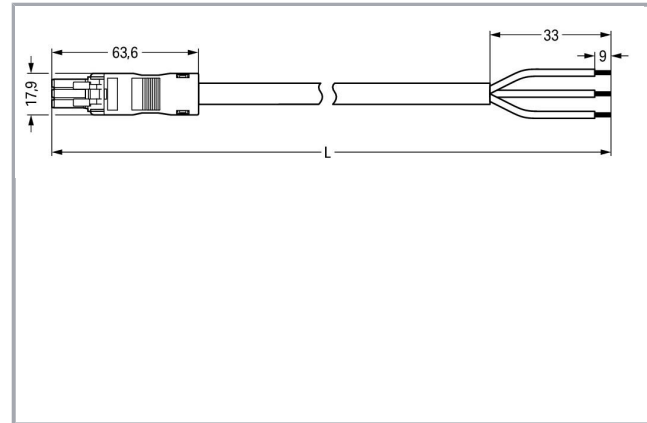

Fișă tehnică | Număr articol: 891-8993/106-207

pre-assembled connecting cable; Eca; Socket/open-ended; 3-pole; Cod. B;
2 m; 1,50 mm²; pink

www.wago.com/891-8993/106-207

Descriere articol

- Protected against mismatching and maintenance-free
- Compact design with 4.4 mm pole spacing
- Components can be clearly printed on and color-coded to meet custom requirements

Approvals per UL 1977

Rated voltage UL 1977	600 V
Rated current UL 1977	14 A

Connection data

Pole No.	3
Total number of potentials	3
Conductor preparation	tip-bonded
Sheathed cable diameter	7,4 ... 9,4 mm
Wire cross-section	1,5 mm ²
Strip length (outer insulation)	33 mm
Connection type	Socket - Free end

Geometrical Data

Pin spacing	4,4 mm / 0.173 inch
Total length	2 m

Mechanical data

Coding	B
Mating force of a plug-in connection	approx. 20 ... 70 N (depending on pole number)
Retention force of a plug-in connection	when locked: > 80N
Unmating force of a plug-in connection	when unlocked: approx. 20 ... 70 N (depending on pole number)
Number of mating cycles	200, without resistive load 100, with resistive load $I_N = 16$ A, tested (1.5 mm ² /16 AWG)
Connection type	Socket - Free end