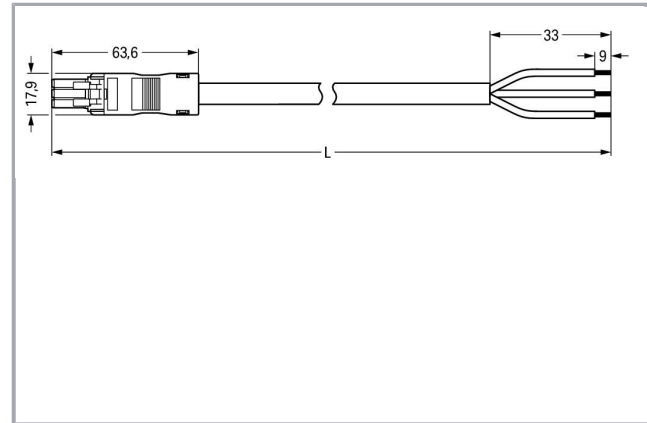

Fișă tehnică | Număr articol: 891-8993/106-205

pre-assembled connecting cable; Eca; Socket/open-ended; 3-pole; Cod. B;
2 m; 1,50 mm²; light green

www.wago.com/891-8993/106-205

Descriere articol

- Protected against mismatching and maintenance-free
- Compact design with 4.4 mm pole spacing
- Components can be clearly printed on and color-coded to meet custom requirements

Approvals per UL 1977

Rated voltage UL 1977	600 V
Rated current UL 1977	14 A

Connection data

Pole No.	3
Total number of potentials	3
Conductor preparation	tip-bonded
Sheathed cable diameter	7,4 ... 9,4 mm
Wire cross-section	1,5 mm ²
Strip length (outer insulation)	33 mm
Connection type	Socket - Free end

Geometrical Data

Pin spacing	4,4 mm / 0.173 inch
Total length	2 m

Mechanical data

Coding	B
Mating force of a plug-in connection	approx. 20 ... 70 N (depending on pole number)
Retention force of a plug-in connection	when locked: > 80N
Unmating force of a plug-in connection	when unlocked: approx. 20 ... 70 N (depending on pole number)
Number of mating cycles	200, without resistive load 100, with resistive load $I_N = 16$ A, tested (1.5 mm ² /16 AWG)
Connection type	Socket - Free end