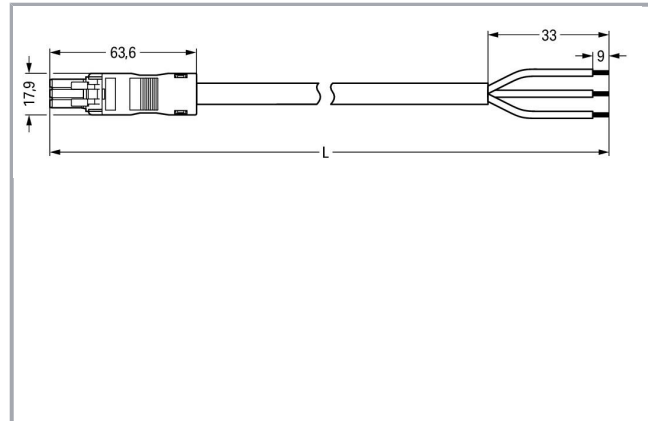

Fișă tehnică | Număr articol: 891-8993/106-203

pre-assembled connecting cable; Eca; Socket/open-ended; 3-pole; Cod. B;
2 m; 1,50 mm²; gray

www.wago.com/891-8993/106-203

Descriere articol

- Protected against mismatching and maintenance-free
- Compact design with 4.4 mm pole spacing
- Components can be clearly printed on and color-coded to meet custom requirements

Approvals per UL 1977

Rated voltage UL 1977	600 V
Rated current UL 1977	14 A

Connection data

Pole No.	3
Total number of potentials	3
Conductor preparation	tip-bonded
Sheathed cable diameter	7,4 ... 9,4 mm
Wire cross-section	1,5 mm ²
Strip length (outer insulation)	33 mm
Connection type	Socket - Free end

Geometrical Data

Pin spacing	4,4 mm / 0.173 inch
Total length	2 m

Mechanical data

Coding	B
Mating force of a plug-in connection	approx. 20 ... 70 N (depending on pole number)
Retention force of a plug-in connection	when locked: > 80N
Unmating force of a plug-in connection	when unlocked: approx. 20 ... 70 N (depending on pole number)
Number of mating cycles	200, without resistive load 100, with resistive load $I_N = 16$ A, tested (1.5 mm ² /16 AWG)
Connection type	Socket - Free end