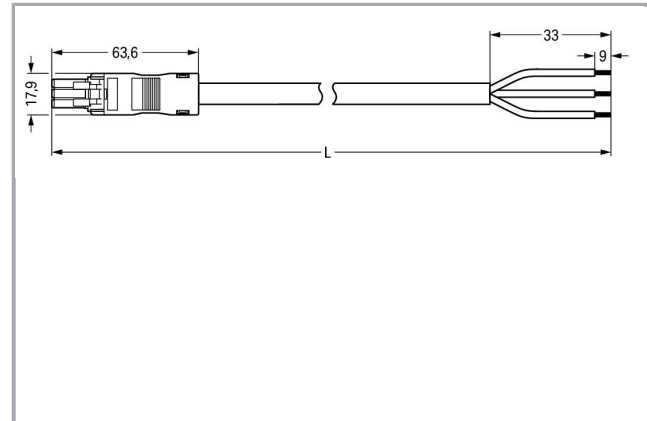

Fișă tehnică | Număr articol: 891-8993/106-107

pre-assembled connecting cable; Eca; Socket/open-ended; 3-pole; Cod. B;
1 m; 1,50 mm²; pink

www.wago.com/891-8993/106-107

Descriere articol

- Protected against mismatching and maintenance-free
- Compact design with 4.4 mm pole spacing
- Components can be clearly printed on and color-coded to meet custom requirements

Approvals per UL 1977

Rated voltage UL 1977	600 V
Rated current UL 1977	14 A

Connection data

Pole No.	3
Total number of potentials	3
Conductor preparation	tip-bonded
Sheathed cable diameter	7,4 ... 9,4 mm
Wire cross-section	1,5 mm ²
Strip length (outer insulation)	33 mm
Connection type	Socket - Free end

Geometrical Data

Pin spacing	4,4 mm / 0.173 inch
Total length	1 m

Mechanical data

Coding	B
Mating force of a plug-in connection	approx. 20 ... 70 N (depending on pole number)
Retention force of a plug-in connection	when locked: > 80N
Unmating force of a plug-in connection	when unlocked: approx. 20 ... 70 N (depending on pole number)
Number of mating cycles	200, without resistive load 100, with resistive load $I_N = 16$ A, tested (1.5 mm ² /16 AWG)
Connection type	Socket - Free end