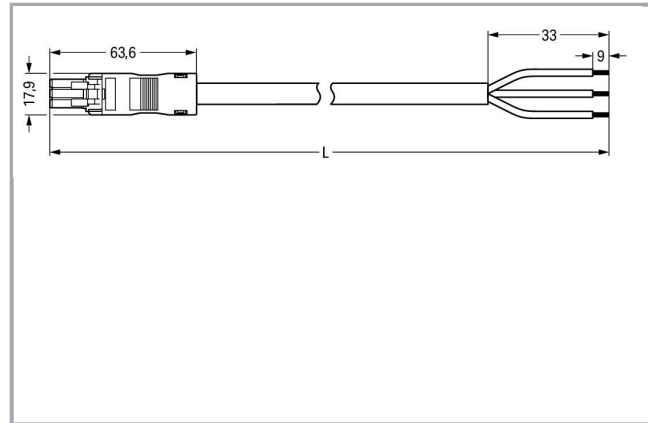

Fișă tehnică | Număr articol: 891-8993/105-707

pre-assembled connecting cable; Eca; Socket/open-ended; 3-pole; Cod. B;
7 m; 1,00 mm²; pink

www.wago.com/891-8993/105-707

Descriere articol

- Protected against mismatching and maintenance-free
- Compact design with 4.4 mm pole spacing
- Components can be clearly printed on and color-coded to meet custom requirements

Approvals per UL 1977

Rated voltage UL 1977	600 V
Rated current UL 1977	14 A

Connection data

Strip length	9 mm / 0.35 inch
Pole No.	3
Total number of potentials	3
Conductor preparation	tip-bonded
Sheathed cable diameter	6,3 ... 8 mm
Wire cross-section	1 mm ²
Strip length (outer insulation)	33 mm
Connection type	Socket - Free end

Geometrical Data

Pin spacing	4,4 mm / 0.173 inch
Total length	7 m

Mechanical data

Coding	B
Mating force of a plug-in connection	approx. 20 ... 70 N (depending on pole number)
Retention force of a plug-in connection	when locked: > 80N
Unmating force of a plug-in connection	when unlocked: approx. 20 ... 70 N (depending on pole number)
Number of mating cycles	200, without resistive load 100, with resistive load $I_N = 16$ A, tested (1.5 mm ² /16 AWG)
Connection type	Socket - free end