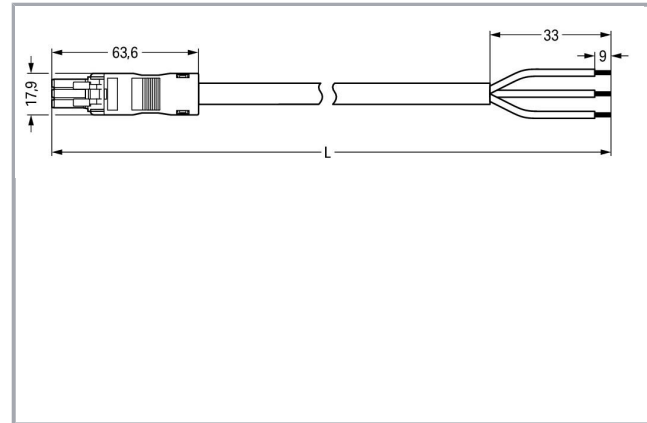

Fișă tehnică | Număr articol: 891-8993/105-605

pre-assembled connecting cable; Eca; Socket/open-ended; 3-pole; Cod. B;
6 m; 1,00 mm²; light green

www.wago.com/891-8993/105-605

Descriere articol

- Protected against mismatching and maintenance-free
- Compact design with 4.4 mm pole spacing
- Components can be clearly printed on and color-coded to meet custom requirements

Approvals per UL 1977

Rated voltage UL 1977	600 V
Rated current UL 1977	14 A

Connection data

Strip length	9 mm / 0.35 inch
Pole No.	3
Total number of potentials	3
Conductor preparation	tip-bonded
Sheathed cable diameter	6,3 ... 8 mm
Wire cross-section	1 mm ²
Strip length (outer insulation)	33 mm
Connection type	Socket - Free end

Geometrical Data

Pin spacing	4,4 mm / 0.173 inch
Total length	6 m

Mechanical data

Coding	B
Mating force of a plug-in connection	approx. 20 ... 70 N (depending on pole number)
Retention force of a plug-in connection	when locked: > 80N
Unmating force of a plug-in connection	when unlocked: approx. 20 ... 70 N (depending on pole number)
Number of mating cycles	200, without resistive load 100, with resistive load $I_N = 16$ A, tested (1.5 mm ² /16 AWG)
Connection type	Socket - free end