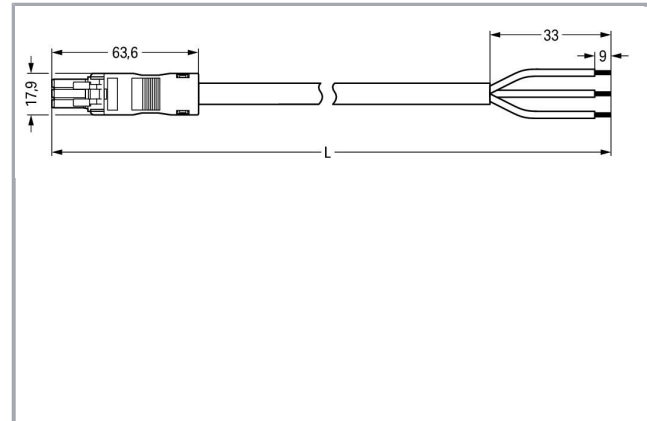

Fișă tehnică | Număr articol: 891-8993/105-405

pre-assembled connecting cable; Eca; Socket/open-ended; 3-pole; Cod. B;
4m; 1,00 mm²; light green

www.wago.com/891-8993/105-405

Descriere articol

- Protected against mismatching and maintenance-free
- Compact design with 4.4 mm pole spacing
- Components can be clearly printed on and color-coded to meet custom requirements

Approvals per UL 1977

Rated voltage UL 1977	600 V
Rated current UL 1977	14 A

Connection data

Strip length	9 mm / 0.35 inch
Pole No.	3
Total number of potentials	3
Conductor preparation	tip-bonded
Sheathed cable diameter	6,3 ... 8 mm
Wire cross-section	1 mm ²
Strip length (outer insulation)	33 mm
Connection type	Socket - Free end

Geometrical Data

Pin spacing	4,4 mm / 0.173 inch
Total length	4 m

Mechanical data

Coding	B
Mating force of a plug-in connection	approx. 20 ... 70 N (depending on pole number)
Retention force of a plug-in connection	when locked: > 80N
Unmating force of a plug-in connection	when unlocked: approx. 20 ... 70 N (depending on pole number)
Number of mating cycles	200, without resistive load 100, with resistive load $I_N = 16$ A, tested (1.5 mm ² /16 AWG)
Connection type	Socket - free end