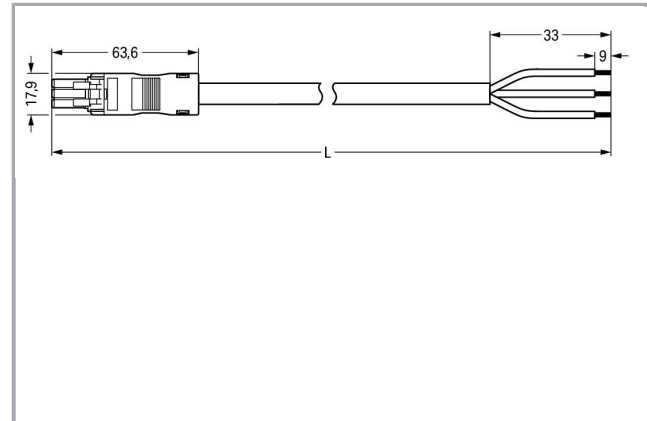

Fișă tehnică | Număr articol: 891-8993/105-305

pre-assembled connecting cable; Eca; Socket/open-ended; 3-pole; Cod. B;
3 m; 1,00 mm²; light green

www.wago.com/891-8993/105-305

Descriere articol

- Protected against mismatching and maintenance-free
- Compact design with 4.4 mm pole spacing
- Components can be clearly printed on and color-coded to meet custom requirements

Approvals per UL 1977

Rated voltage UL 1977	600 V
Rated current UL 1977	14 A

Connection data

Strip length	9 mm / 0.35 inch
Pole No.	3
Total number of potentials	3
Conductor preparation	tip-bonded
Sheathed cable diameter	6,3 ... 8 mm
Wire cross-section	1 mm ²
Strip length (outer insulation)	33 mm
Connection type	Socket - Free end

Geometrical Data

Pin spacing	4,4 mm / 0.173 inch
Total length	3 m

Mechanical data

Coding	B
Mating force of a plug-in connection	approx. 20 ... 70 N (depending on pole number)
Retention force of a plug-in connection	when locked: > 80N
Unmating force of a plug-in connection	when unlocked: approx. 20 ... 70 N (depending on pole number)
Number of mating cycles	200, without resistive load 100, with resistive load $I_N = 16$ A, tested (1.5 mm ² /16 AWG)
Connection type	Socket - free end