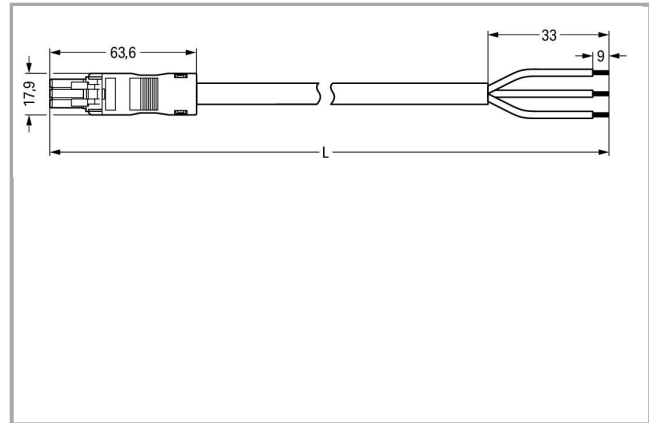

Fișă tehnică | Număr articol: 891-8993/105-303

pre-assembled connecting cable; Eca; Socket/open-ended; 3-pole; Cod. B;
3 m; 1,00 mm²; gray

www.wago.com/891-8993/105-303

Descriere articol

- Protected against mismatching and maintenance-free
- Compact design with 4.4 mm pole spacing
- Components can be clearly printed on and color-coded to meet custom requirements

Approvals per UL 1977

Rated voltage UL 1977	600 V
Rated current UL 1977	14 A

Connection data

Strip length	9 mm / 0.35 inch
Pole No.	3
Total number of potentials	3
Conductor preparation	tip-bonded
Sheathed cable diameter	6,3 ... 8 mm
Wire cross-section	1 mm ²
Strip length (outer insulation)	33 mm
Connection type	Socket - Free end

Geometrical Data

Pin spacing	4,4 mm / 0.173 inch
Total length	3 m

Mechanical data

Coding	B
Mating force of a plug-in connection	approx. 20 ... 70 N (depending on pole number)
Retention force of a plug-in connection	when locked: > 80N
Unmating force of a plug-in connection	when unlocked: approx. 20 ... 70 N (depending on pole number)
Number of mating cycles	200, without resistive load 100, with resistive load $I_N = 16$ A, tested (1.5 mm ² /16 AWG)
Connection type	Socket - free end