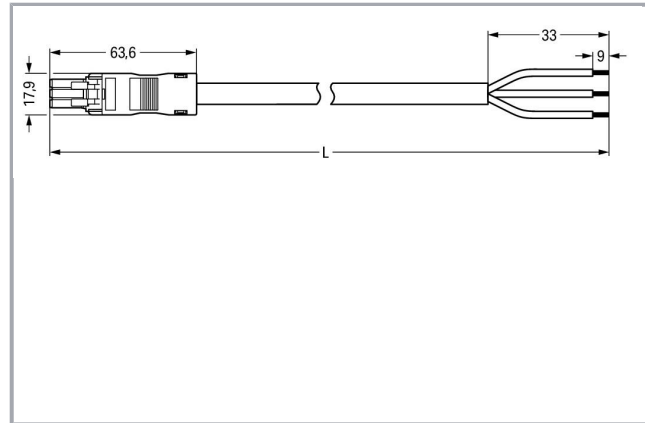

Fișă tehnică | Număr articol: 891-8993/105-207

pre-assembled connecting cable; Eca; Socket/open-ended; 3-pole; Cod. B;
2 m; 1,00 mm²; pink

www.wago.com/891-8993/105-207

Descriere articol

- Protected against mismatching and maintenance-free
- Compact design with 4.4 mm pole spacing
- Components can be clearly printed on and color-coded to meet custom requirements

Approvals per UL 1977

Rated voltage UL 1977	600 V
Rated current UL 1977	14 A

Connection data

Strip length	9 mm / 0.35 inch
Pole No.	3
Total number of potentials	3
Conductor preparation	tip-bonded
Sheathed cable diameter	6,3 ... 8 mm
Wire cross-section	1 mm ²
Strip length (outer insulation)	33 mm
Connection type	Socket - Free end

Geometrical Data

Pin spacing	4,4 mm / 0.173 inch
Total length	2 m

Mechanical data

Coding	B
Mating force of a plug-in connection	approx. 20 ... 70 N (depending on pole number)
Retention force of a plug-in connection	when locked: > 80N
Unmating force of a plug-in connection	when unlocked: approx. 20 ... 70 N (depending on pole number)
Number of mating cycles	200, without resistive load 100, with resistive load $I_N = 16$ A, tested (1.5 mm ² /16 AWG)
Connection type	Socket - free end