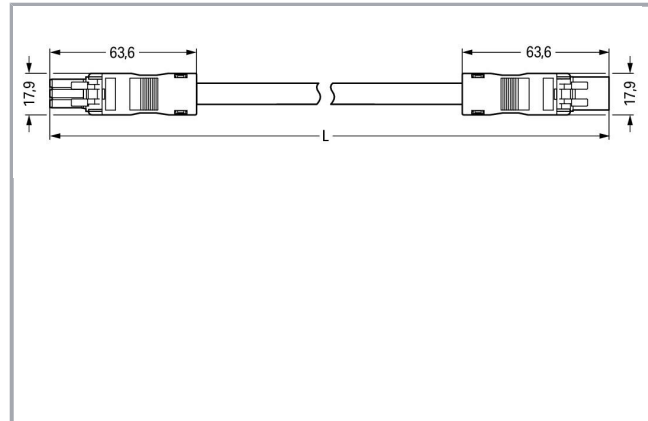

Fișă tehnică | Număr articol: 891-8993/006-803

pre-assembled interconnecting cable; Eca; Socket/plug; 3-pole; Cod. B; 8 m;
1,50 mm²; gray

www.wago.com/891-8993/006-803

Descriere articol

- Protected against mismatching and maintenance-free
- Compact design with 4.4 mm pole spacing
- Components can be clearly printed on and color-coded to meet custom requirements

Approvals per UL 1977

Rated voltage UL 1977	600 V
Rated current UL 1977	14 A

Connection data

Pole No.	3
Total number of potentials	3
Conductor preparation	tip-bonded
Sheathed cable diameter	7,4 ... 9,4 mm
Wire cross-section	1,5 mm ²
Connection type	Socket - Plug

Geometrical Data

Pin spacing	4,4 mm / 0.173 inch
Total length	8 m

Mechanical data

Coding	B
Mating force of a plug-in connection	approx. 20 ... 70 N (depending on pole number)
Retention force of a plug-in connection	when locked: > 80N
Unmating force of a plug-in connection	when unlocked: approx. 20 ... 70 N (depending on pole number)
Number of mating cycles	200, without resistive load 100, with resistive load $I_N = 16$ A, tested (1.5 mm ² /16 AWG)
Connection type	Socket - Plug
Type of pre-assembled cable	Interconnecting cable