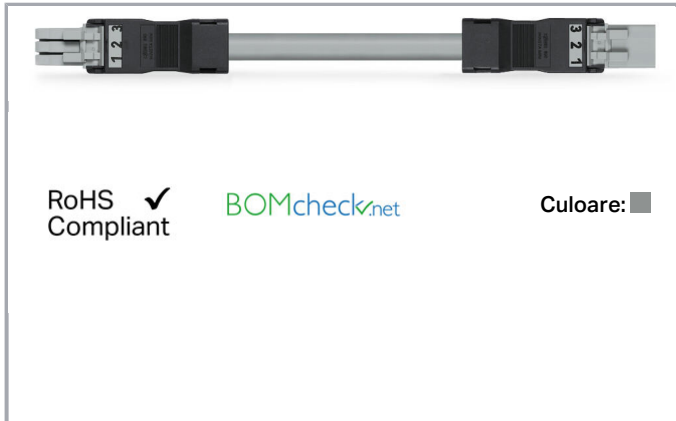

Fișă tehnică | Număr articol: 891-8993/006-803

pre-assembled interconnecting cable; Eca; Socket/plug; 3-pole; Cod. B; 8 m;
1,50 mm²; gray

www.wago.com/891-8993/006-803

Descriere articol

- Protected against mismatching and maintenance-free
- Compact design with 4.4 mm pole spacing
- Components can be clearly printed on and color-coded to meet custom requirements

Note:

Cables with a different fire class can be found in the eShop.

Note on mismatching protection:

All WINSTA[®] components are 100% protected against mismatching when:

- plugging different numbers of poles
- plugging while rotated 180
- plugging while laterally staggered
- plugging one pole