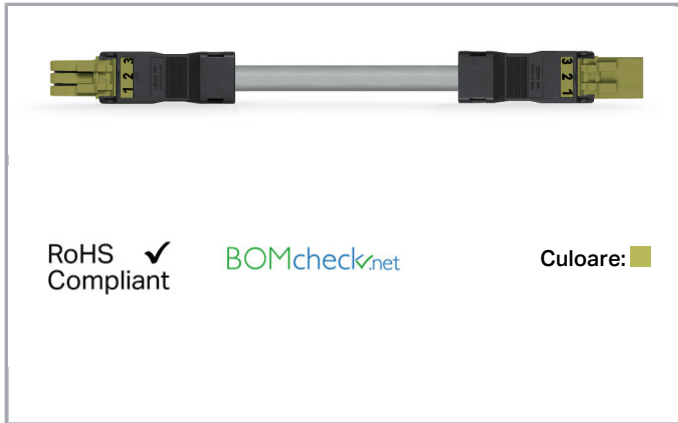

Fișă tehnică | Număr articol: 891-8993/006-405

pre-assembled interconnecting cable; Eca; Socket/plug; 3-pole; Cod. B; 4m;
1,50 mm²; light green

www.wago.com/891-8993/006-405

Descriere articol

- Protected against mismatching and maintenance-free
- Compact design with 4.4 mm pole spacing
- Components can be clearly printed on and color-coded to meet custom requirements

Note:

Cables with a different fire class can be found in the eShop.

Note on mismatching protection:

All WINSTA[®] components are 100% protected against mismatching when:

- plugging different numbers of poles
- plugging while rotated 180
- plugging while laterally staggered
- plugging one pole

Supus modificărilor.

Cable type	Control line 3 x 1.5
Marking	1 2 3
Protection type	IP20
Note on protection type	IP40 when mated
Potential marking	1 2 3

Plug connection

Mismating protection	Yes
Locking of plug-in connection	locking lever
Locking lever	retrofittable