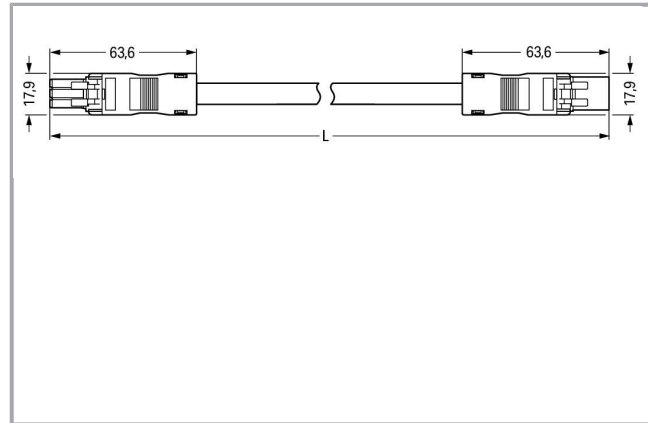

Fișă tehnică | Număr articol: 891-8993/006-405

pre-assembled interconnecting cable; Eca; Socket/plug; 3-pole; Cod. B; 4m;
1,50 mm²; light green

www.wago.com/891-8993/006-405

Descriere articol

- Protected against mismatching and maintenance-free
- Compact design with 4.4 mm pole spacing
- Components can be clearly printed on and color-coded to meet custom requirements

Approvals per UL 1977

Rated voltage UL 1977	600 V
Rated current UL 1977	14 A

Connection data

Pole No.	3
Total number of potentials	3
Conductor preparation	tip-bonded
Sheathed cable diameter	7,4 ... 9,4 mm
Wire cross-section	1,5 mm ²
Connection type	Socket - Plug

Geometrical Data

Pin spacing	4,4 mm / 0.173 inch
Total length	4 m

Mechanical data

Coding	B
Mating force of a plug-in connection	approx. 20 ... 70 N (depending on pole number)
Retention force of a plug-in connection	when locked: > 80N
Unmating force of a plug-in connection	when unlocked: approx. 20 ... 70 N (depending on pole number)
Number of mating cycles	200, without resistive load 100, with resistive load $I_N = 16$ A, tested (1.5 mm ² /16 AWG)
Connection type	Socket - Plug
Type of pre-assembled cable	Interconnecting cable