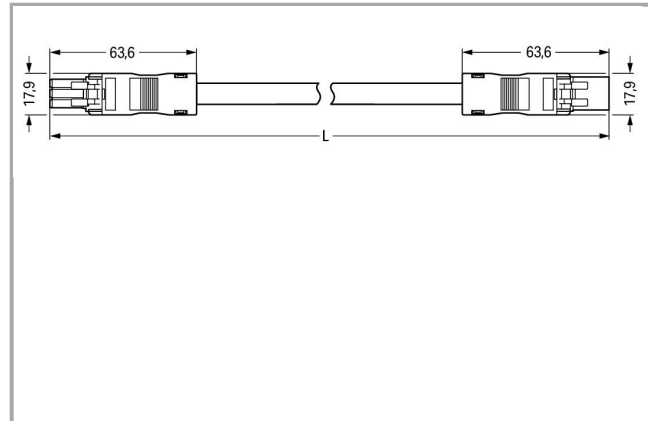

Fișă tehnică | Număr articol: 891-8993/005-805

pre-assembled interconnecting cable; Socket/plug; 3-pole; Cod. B; 8 m; 1,00 mm²; light green

www.wago.com/891-8993/005-805

Descriere articol

- Protected against mismatching and maintenance-free
- Compact design with 4.4 mm pole spacing
- Components can be clearly printed on and color-coded to meet custom requirements

Approvals per UL 1977

Rated voltage UL 1977	600 V
Rated current UL 1977	14 A

Connection data

Pole No.	3
Total number of potentials	3
Conductor preparation	tip-bonded
Sheathed cable diameter	6,3 ... 8 mm
Wire cross-section	1 mm ²
Connection type	Socket - Plug

Geometrical Data

Pin spacing	4,4 mm / 0.173 inch
Total length	8 m

Mechanical data

Coding	B
Mating force of a plug-in connection	approx. 20 ... 70 N (depending on pole number)
Retention force of a plug-in connection	when locked: > 80N
Unmating force of a plug-in connection	when unlocked: approx. 20 ... 70 N (depending on pole number)
Number of mating cycles	200, without resistive load 100, with resistive load $I_N = 16$ A, tested (1.5 mm ² /16 AWG)
Connection type	Socket - Plug
Type of pre-assembled cable	Interconnecting cable
Cable type	Control line 3 x 1