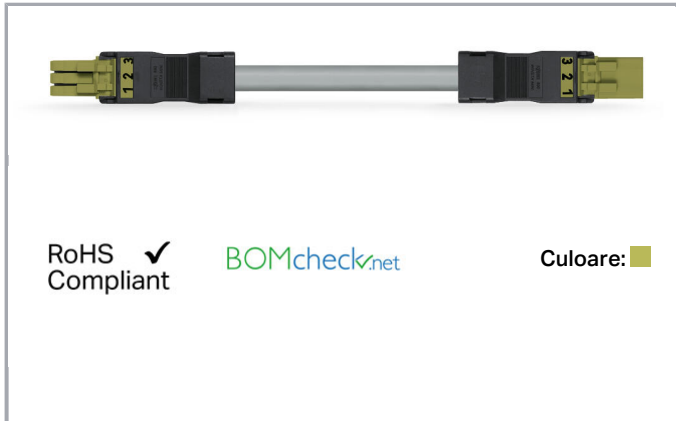

Fișă tehnică | Număr articol: 891-8993/005-805

pre-assembled interconnecting cable; Socket/plug; 3-pole; Cod. B; 8 m; 1,00 mm²; light green

www.wago.com/891-8993/005-805

Descriere articol

- Protected against mismatching and maintenance-free
- Compact design with 4.4 mm pole spacing
- Components can be clearly printed on and color-coded to meet custom requirements

Note:

Cables with a different fire class can be found in the eShop.

Note on mismatching protection:

All WINSTA[®] components are 100% protected against mismatching when:

- plugging different numbers of poles
- plugging while rotated 180
- plugging while laterally staggered
- plugging one pole