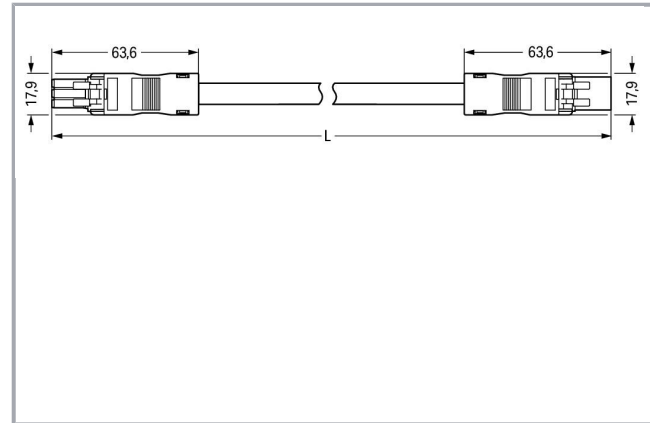

## Fișă tehnică | Număr articol: 891-8993/005-703

pre-assembled interconnecting cable; Eca; Socket/plug; 3-pole; Cod. B; 7 m;  
1,00 mm<sup>2</sup>; gray

[www.wago.com/891-8993/005-703](http://www.wago.com/891-8993/005-703)

### Descriere articol

- Protected against mismatching and maintenance-free
- Compact design with 4.4 mm pole spacing
- Components can be clearly printed on and color-coded to meet custom requirements

### Geometrical Data

Pin spacing	4,4 mm / 0.173 inch
Total length	7 m