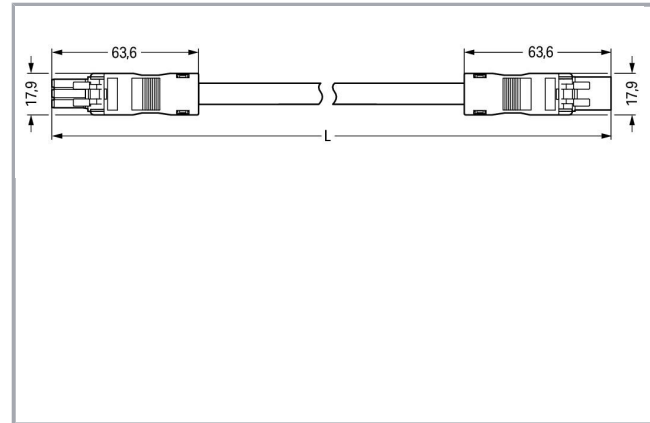

Fișă tehnică | Număr articol: 891-8993/005-605

pre-assembled interconnecting cable; Socket/plug; 3-pole; Cod. B; 6 m; 1,00 mm²; light green

www.wago.com/891-8993/005-605

Descriere articol

- Protected against mismatching and maintenance-free
- Compact design with 4.4 mm pole spacing
- Components can be clearly printed on and color-coded to meet custom requirements

Approvals per UL 1977

Rated voltage UL 1977	600 V
Rated current UL 1977	14 A

Connection data

Pole No.	3
Total number of potentials	3
Conductor preparation	tip-bonded
Sheathed cable diameter	6,3 ... 8 mm
Wire cross-section	1 mm ²
Connection type	Socket - Plug

Geometrical Data

Pin spacing	4,4 mm / 0.173 inch
Total length	6 m

Mechanical data

Coding	B
Mating force of a plug-in connection	approx. 20 ... 70 N (depending on pole number)
Retention force of a plug-in connection	when locked: > 80N
Unmating force of a plug-in connection	when unlocked: approx. 20 ... 70 N (depending on pole number)
Number of mating cycles	200, without resistive load 100, with resistive load $I_N = 16$ A, tested (1.5 mm ² /16 AWG)
Connection type	Socket - Plug
Type of pre-assembled cable	Interconnecting cable
Cable type	Control line 3 x 1