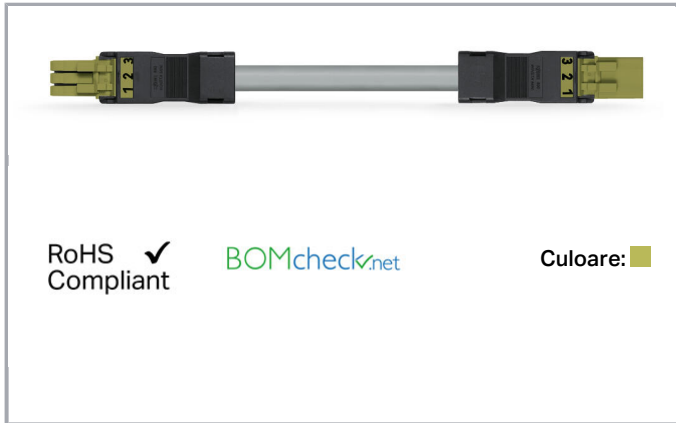

Fișă tehnică | Număr articol: 891-8993/005-605

pre-assembled interconnecting cable; Socket/plug; 3-pole; Cod. B; 6 m; 1,00 mm²; light green

www.wago.com/891-8993/005-605

Descriere articol

- Protected against mismatching and maintenance-free
- Compact design with 4.4 mm pole spacing
- Components can be clearly printed on and color-coded to meet custom requirements

Note:

Cables with a different fire class can be found in the eShop.

Note on mismatching protection:

All WINSTA[®] components are 100% protected against mismatching when:

- plugging different numbers of poles
- plugging while rotated 180
- plugging while laterally staggered
- plugging one pole