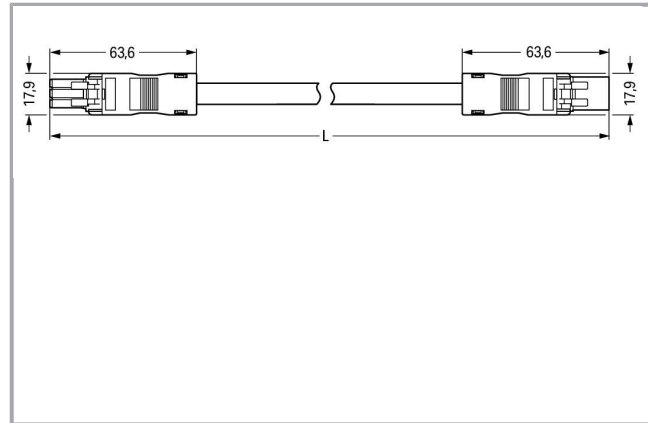

## Fișă tehnică | Număr articol: 891-8993/005-407

pre-assembled interconnecting cable; Socket/plug; 3-pole; Cod. B; 4m; 1,00 mm<sup>2</sup>; pink

[www.wago.com/891-8993/005-407](http://www.wago.com/891-8993/005-407)

### Descriere articol

- Protected against mismatching and maintenance-free
- Compact design with 4.4 mm pole spacing
- Components can be clearly printed on and color-coded to meet custom requirements

**Approvals per UL 1977**

Rated voltage UL 1977	600 V
Rated current UL 1977	14 A

**Connection data**

Pole No.	3
Total number of potentials	3
Conductor preparation	tip-bonded
Sheathed cable diameter	6,3 ... 8 mm
Wire cross-section	1 mm <sup>2</sup>
Connection type	Socket - Plug